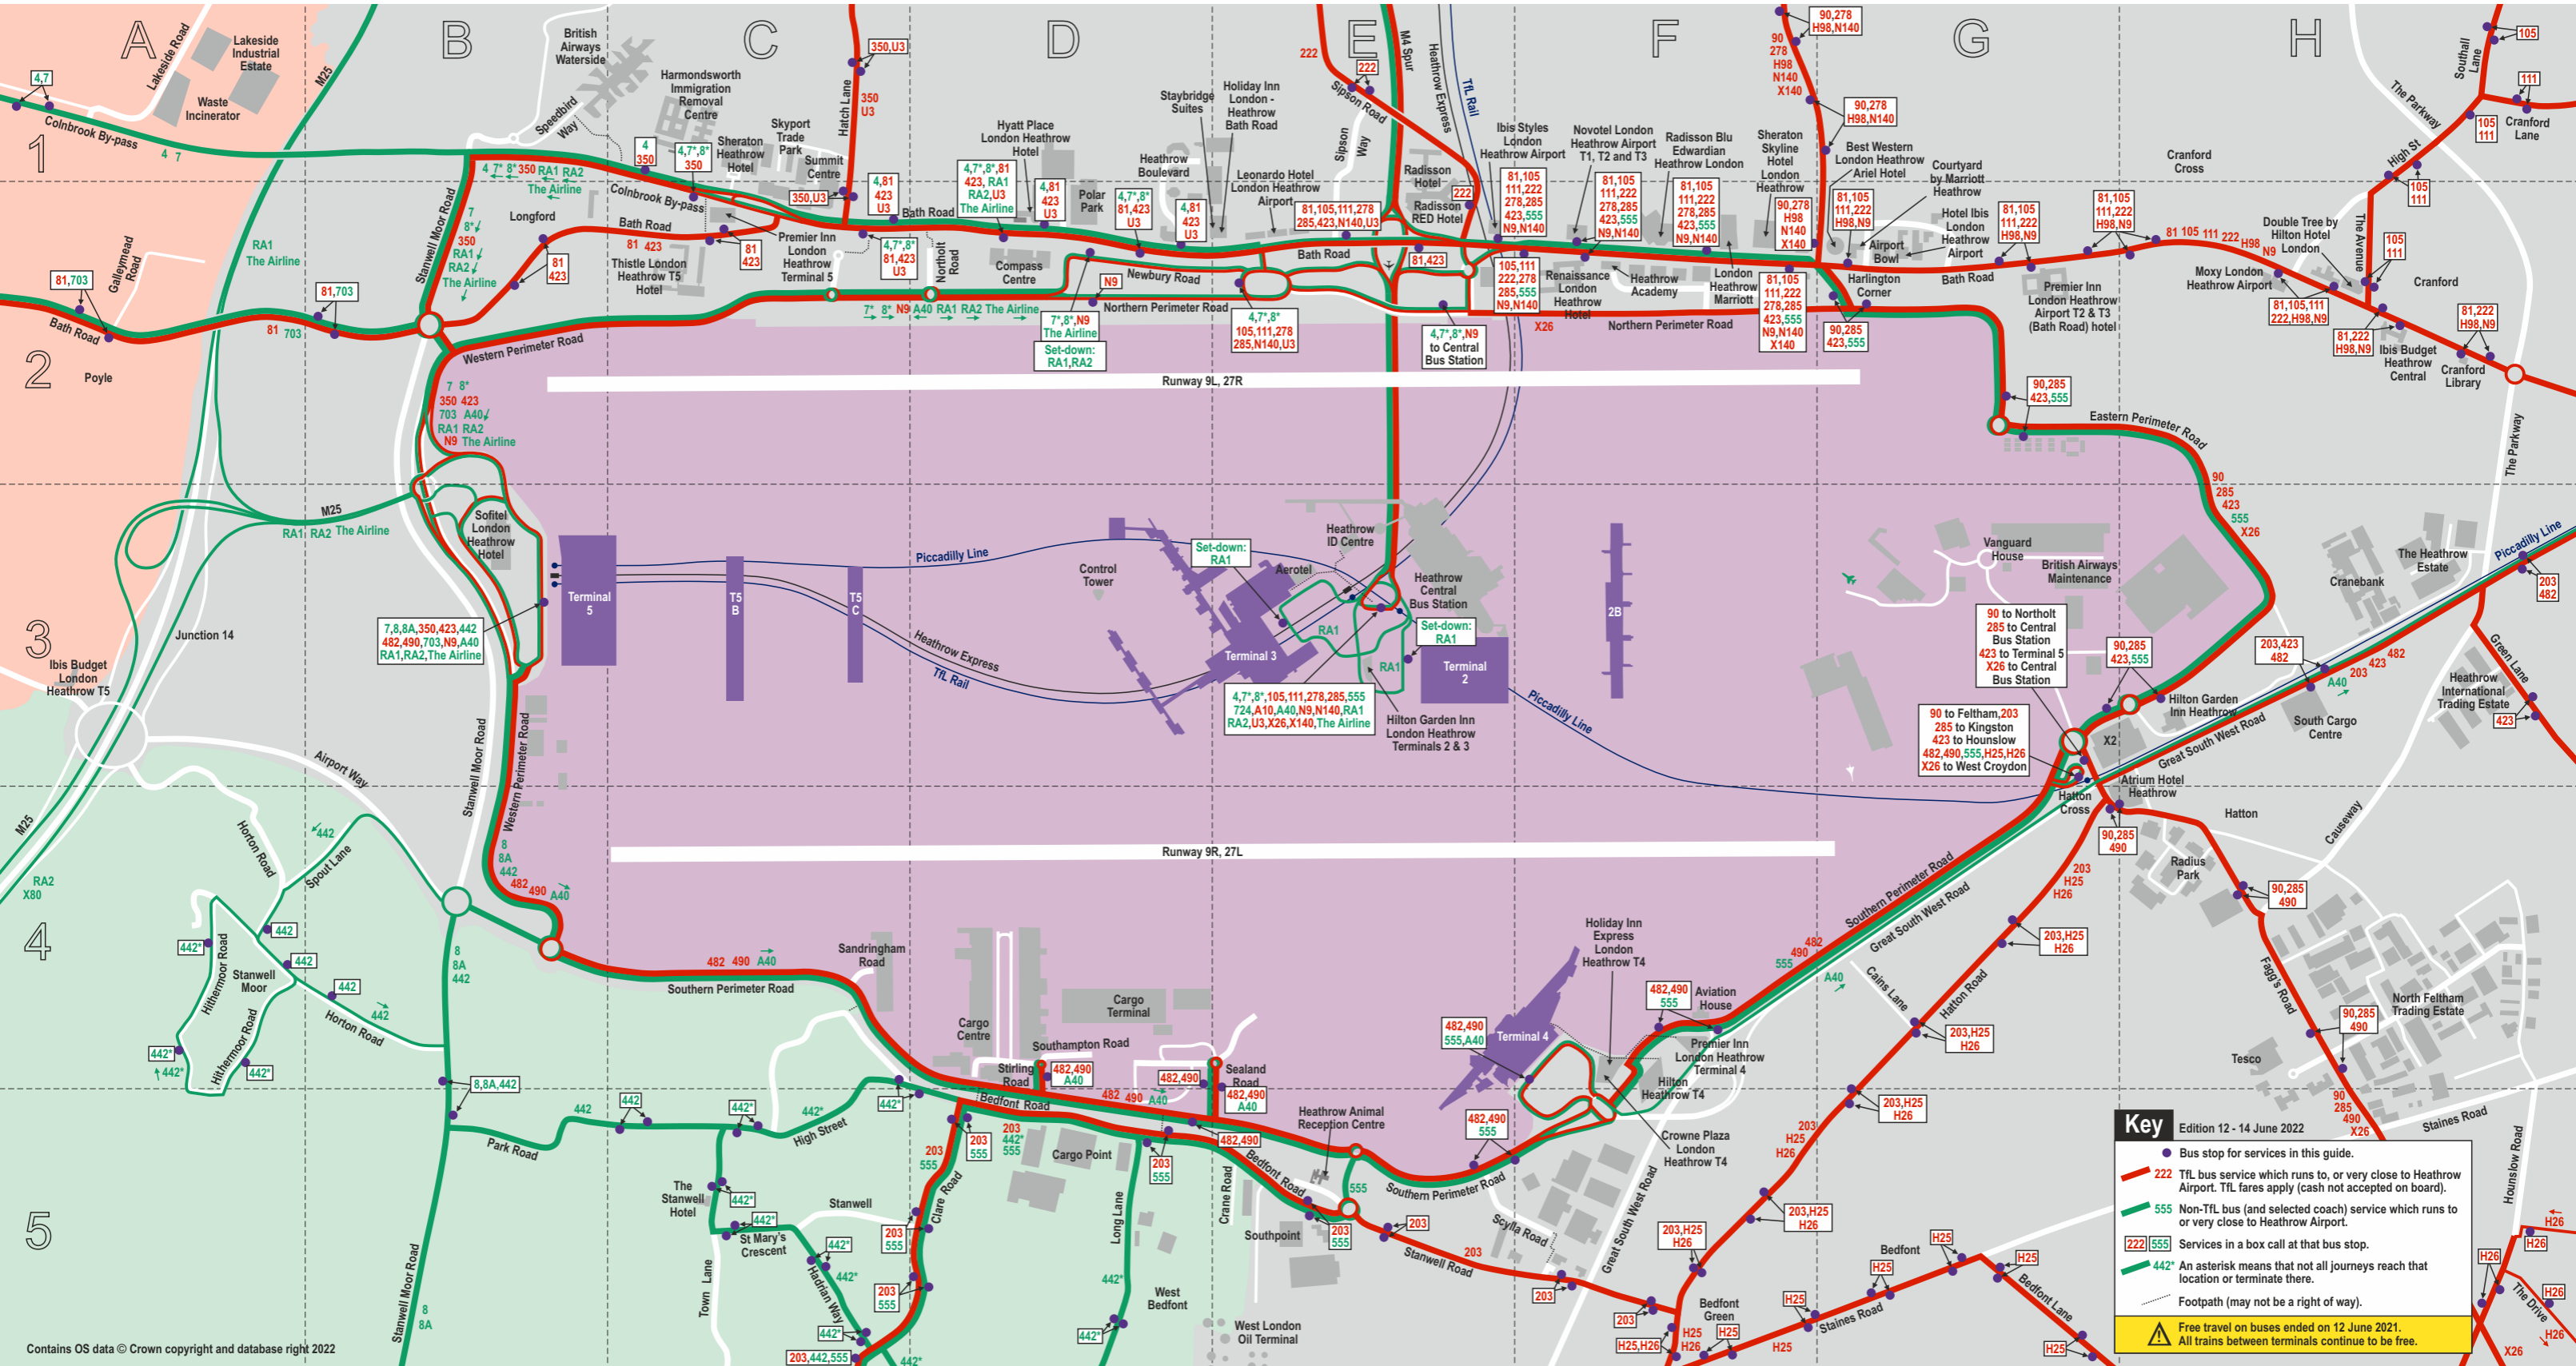

Offices & Industrial (and grid references)

- Aviation House F4
- British Airways Maintenance G3
- British Airways Waterside B1 / C1
- Cargo Terminal D5
- Cargo Terminal D4
- Compass Centre D2
- Cranebank H3
- Galleymead Road A2
- Hammondsworth Immigration Removal Centre C1
- Heathrow Academy F2
- Heathrow Animal Reception Centre E5
- Heathrow Boulevard D1 / D2
- Heathrow Estate H3
- Heathrow International Trading Estate H3
- Lakeside Industrial Estate A1
- North Feltham Trading Estate H4
- Polar Park D2
- Radius Park H4
- Scylla Road E5 / F5
- Sealand Road E4 / E5
- Skyport Trade Park C1
- South Cargo Centre H3
- Southpoint E5
- Stirling Road D4
- Summit Centre C1
- Vanguard House G3
- West London Oil Terminal E5
- X2 G3 / H3

Key Edition 12 - 14 June 2022

- Bus stop for services in this guide.
- 222 TfL bus service which runs to, or very close to Heathrow Airport. TfL fares apply (cash not accepted on board).
- 555 Non-TfL bus (and selected coach) service which runs to or very close to Heathrow Airport.
- 222 555 Services in a box call at that bus stop.
- 442* An asterisk means that not all journeys reach that location or terminate there.
- Footpath (may not be a right of way).

Free travel on buses ended on 12 June 2021. All trains between terminals continue to be free.

Contains OS data © Crown copyright and database right 2022