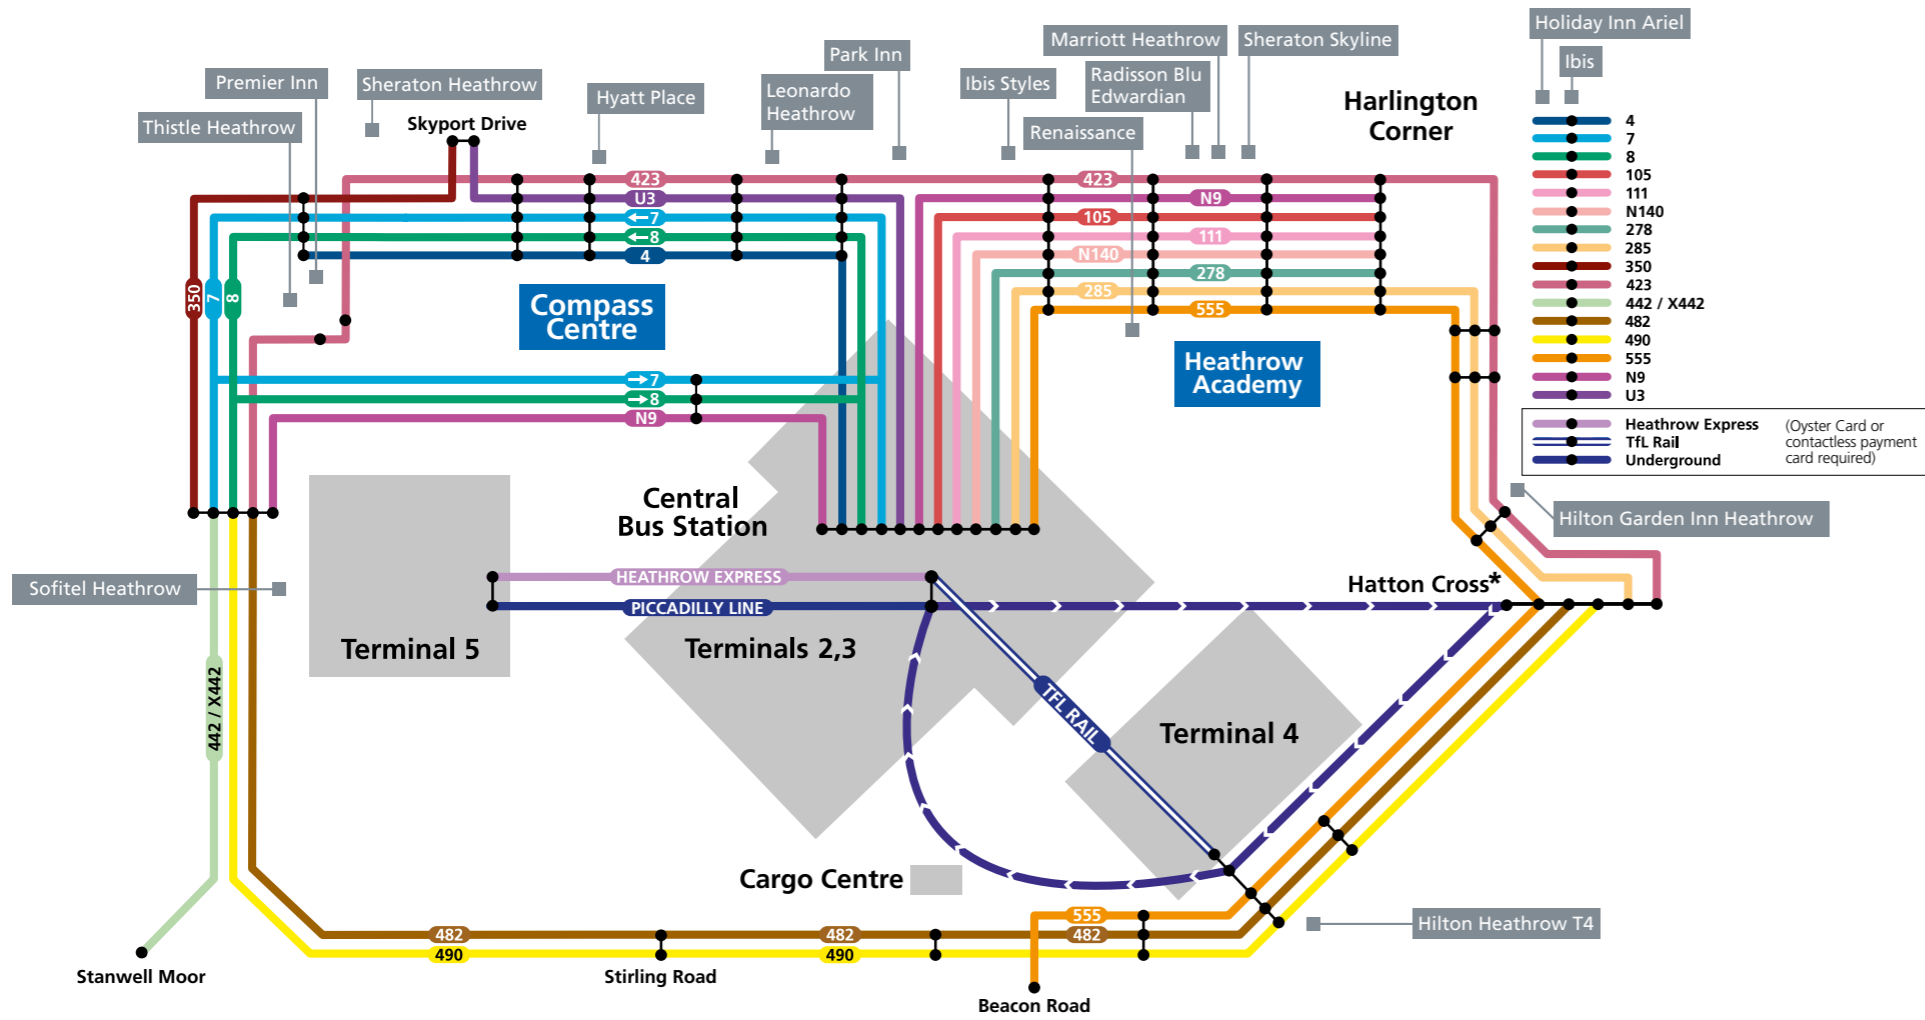

Heathrow's free travel zone

--- *Interchange only between Piccadilly line trains at Hatton Cross to reach Terminal 4. You will be charged if you exit the station at Hatton Cross.

Early morning buses

Visit: [heathrow.com/24hourbuses](https://www.heathrow.com/24hourbuses)

Heathrow Airport Limited
Correct at time of printing February 2020
TRI v9 0220

Heathrow's early morning buses

Key

- CTA (Dark Purple)
- T4 (Light Purple)
- T5 (Light Green)

24hr icon Bus routes 105, 111 and 285 operate 24 hours a day

- (00:00) Daily
- (00:00) Monday - Friday
- (00:00) Saturday - Sunday