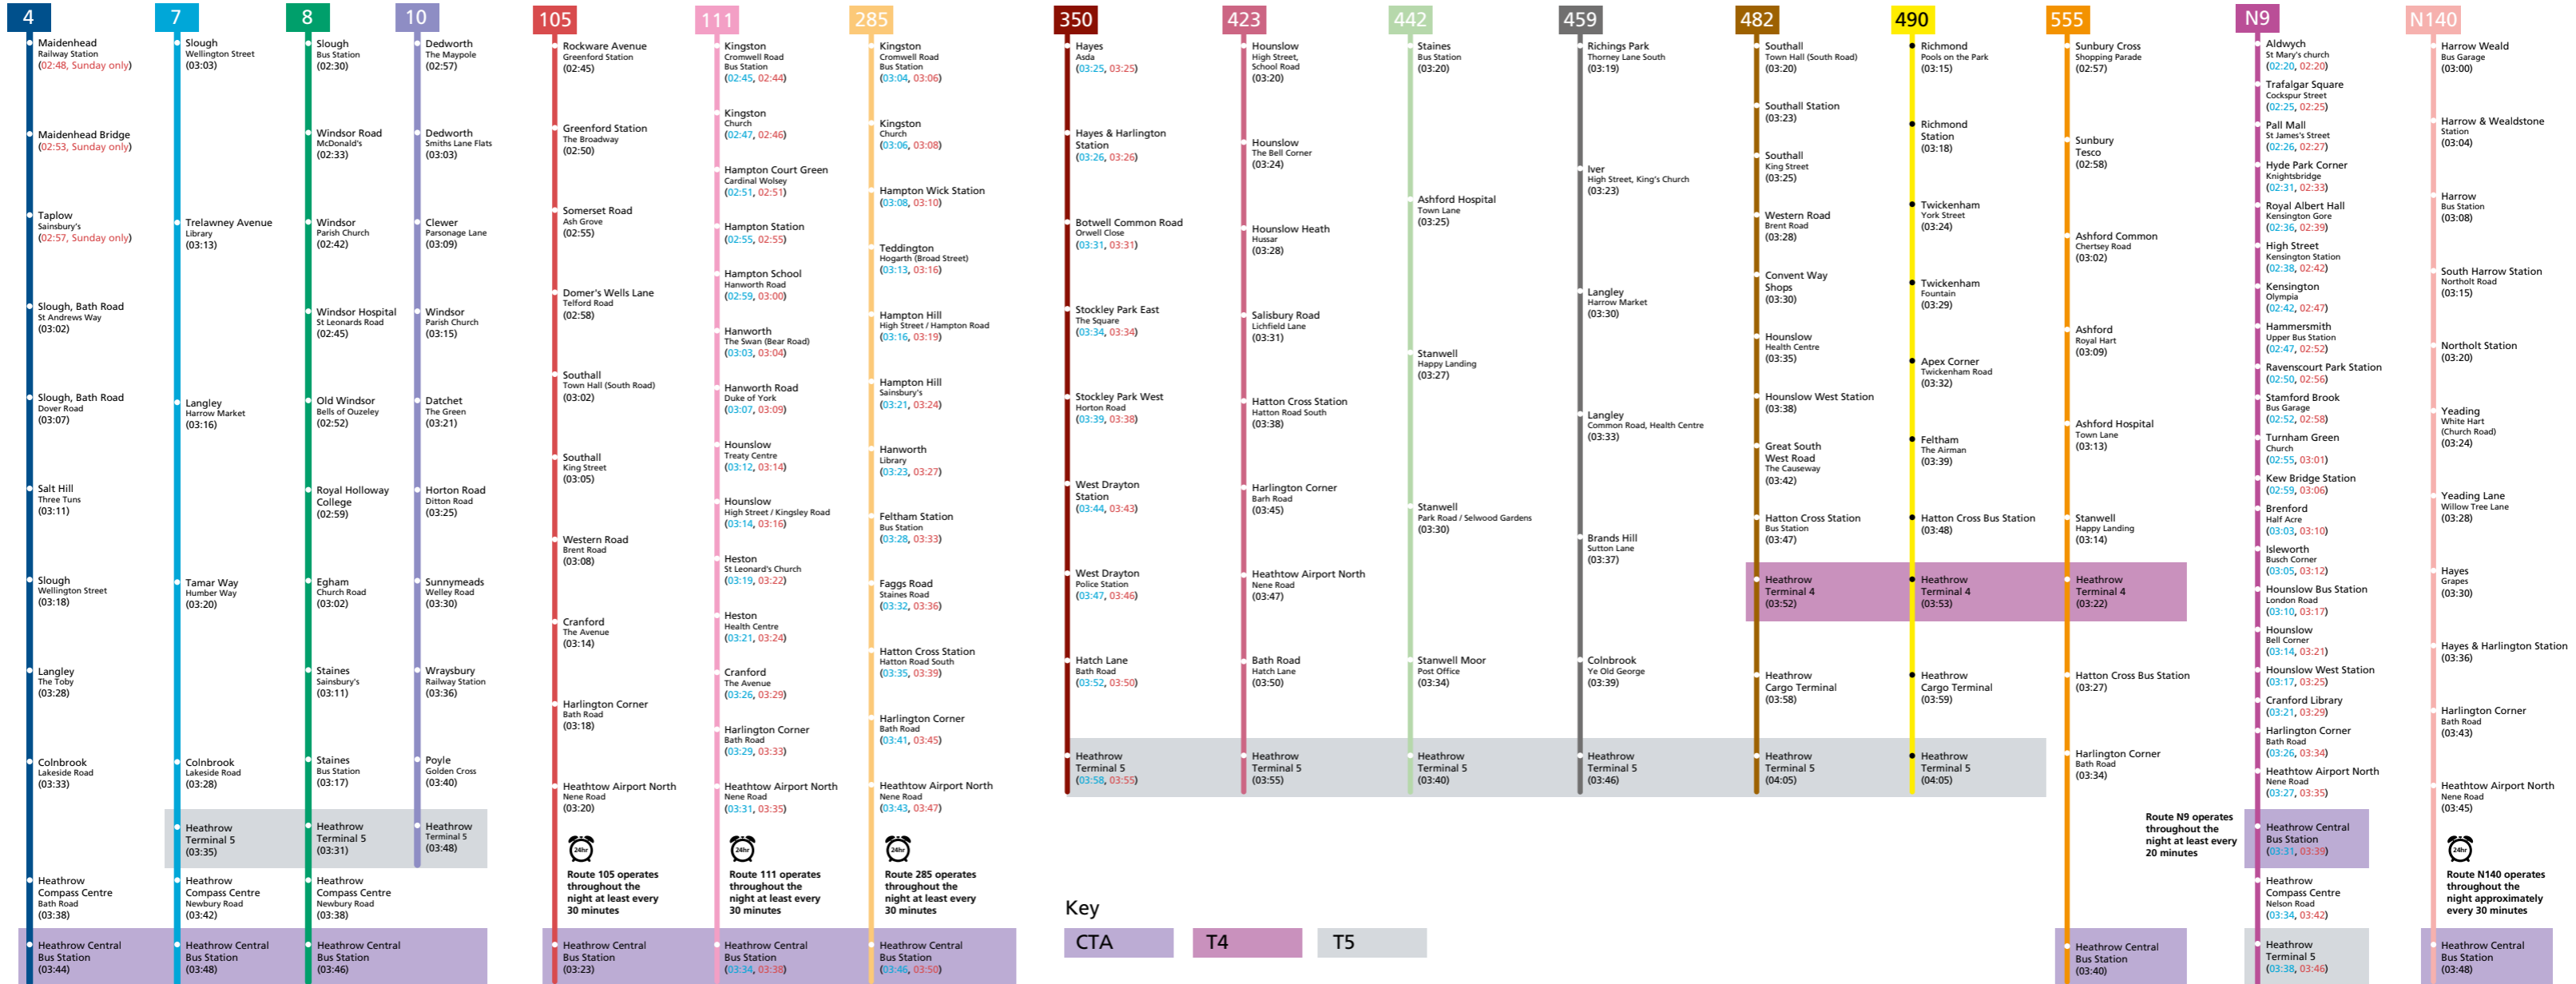

Heathrow's free travel zone

--- *Interchange only between Piccadilly line trains at Hatton Cross to reach Terminal 4. You will be charged if you exit the station at Hatton Cross.

Early morning buses

Visit: [heathrow.com/24hourbuses](https://www.heathrow.com/24hourbuses)

Heathrow Airport Limited
Correct at time of printing February 2020
TRI v9 0220

Heathrow's early morning buses

Key

- CTA (Dark Purple)
- T4 (Light Purple)
- T5 (Light Green)

24hr icon Bus routes 105, 111 and 285 operate 24 hours a day

- (00:00) Daily
- (00:00) Monday - Friday
- (00:00) Saturday - Sunday