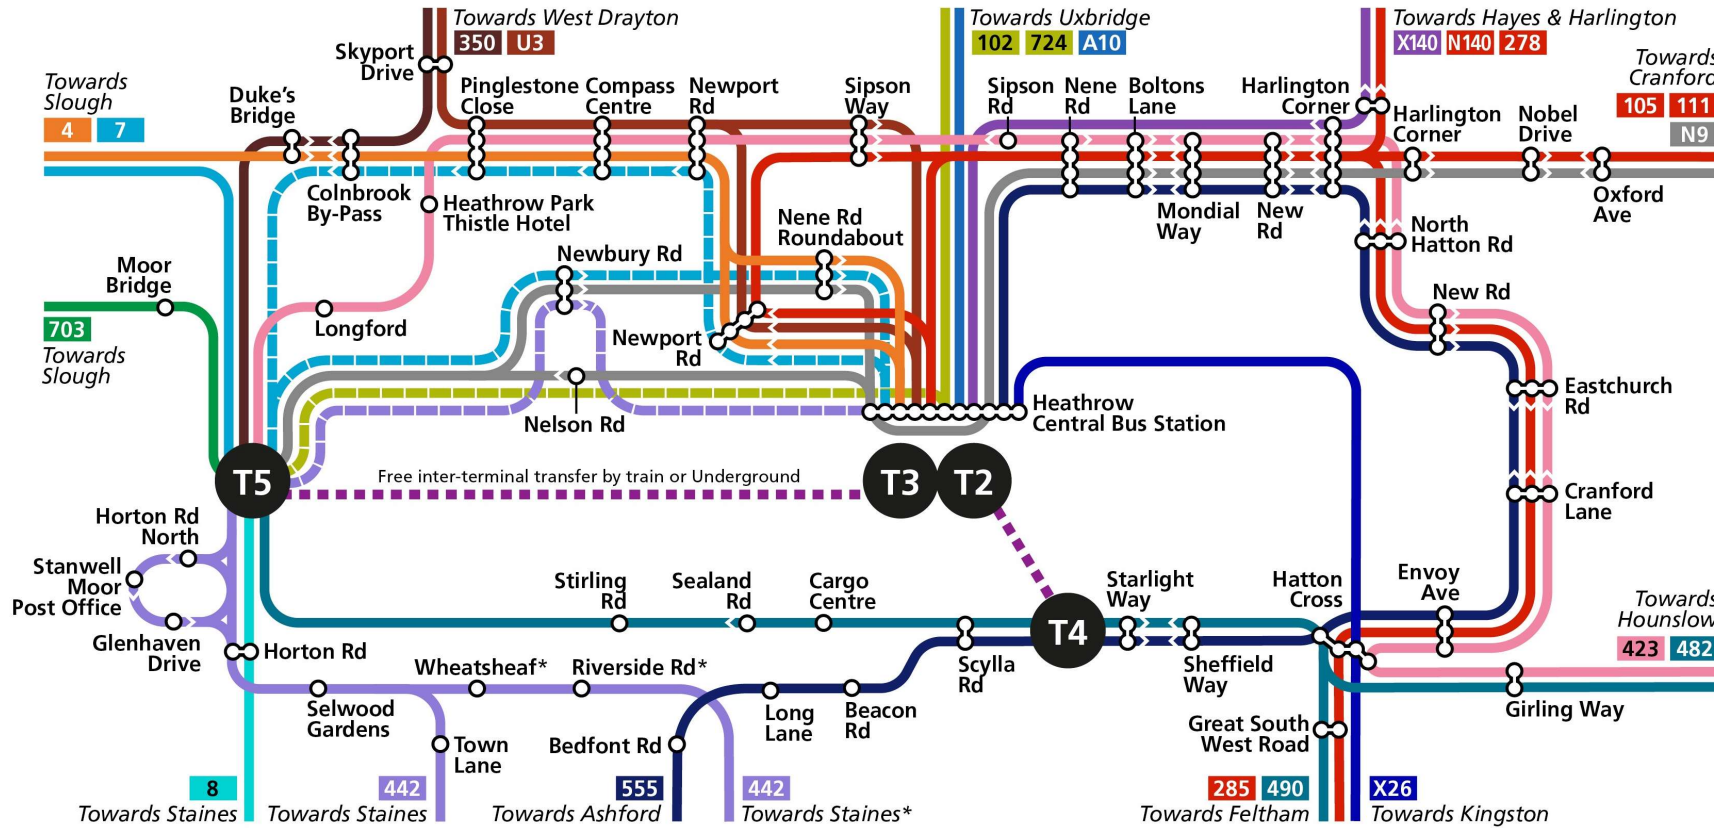

Local bus services from Heathrow terminals

Buses from Heathrow Central Bus Station

4	7	102	105
111	278	285	555
724	A10	N9	N140
U3	X26	X140	

Buses from Heathrow Terminal 5

7	8	350	423
442	482	490	703
724	N9		

- White arrow next to bus stop indicates direction of travel when applicable
- * Route 442 only goes via Wheatsheaf & Riverside Road on certain journeys
- Routes 7, 442 and 724 only operate between T5 and Central Bus Station at certain times of day