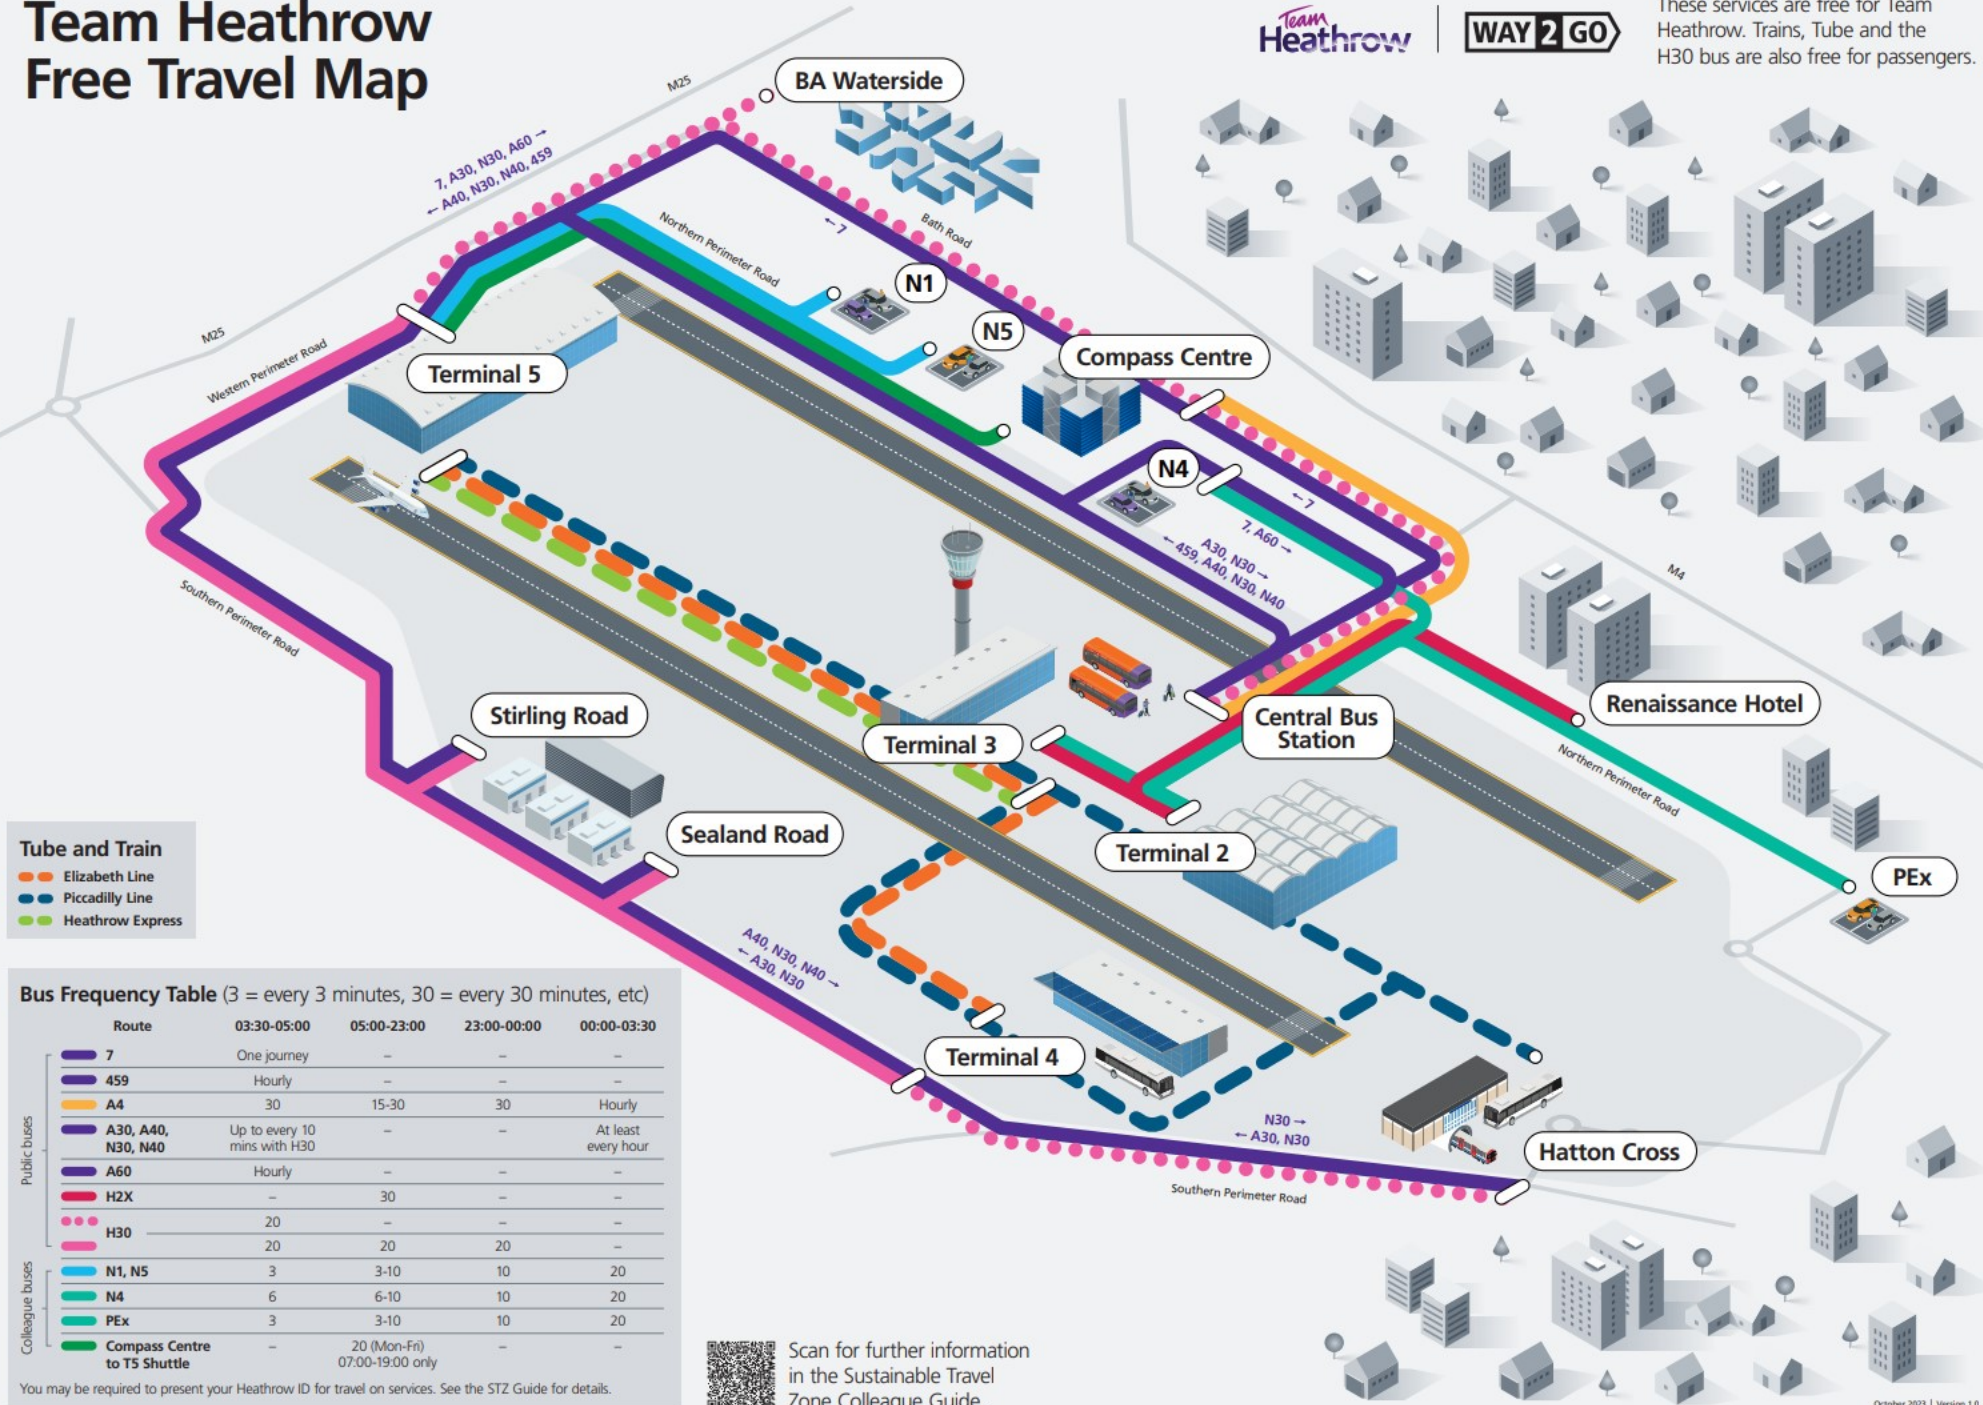

Team Heathrow Free Travel Map

Team Heathrow

WAY 2 GO

These services are free for Team Heathrow. Trains, Tube and the H30 bus are also free for passengers.

- Tube and Train**
- Elizabeth Line
 - Piccadilly Line
 - Heathrow Express

Bus Frequency Table (3 = every 3 minutes, 30 = every 30 minutes, etc)

Route	03:30-05:00	05:00-23:00	23:00-00:00	00:00-03:30
— 7	One journey	—	—	—
— 459	Hourly	—	—	—
— A4	30	15-30	30	Hourly
— A30, A40, N30, N40	Up to every 10 mins with H30	—	—	At least every hour
— A60	Hourly	—	—	—
— H2X	—	30	—	—
— H30	20	—	—	—
— H30	20	20	20	—
— N1, N5	3	3-10	10	20
— N4	6	6-10	10	20
— PEX	3	3-10	10	20
— Compass Centre to T5 Shuttle	—	20 (Mon-Fri) 07:00-19:00 only	—	—

You may be required to present your Heathrow ID for travel on services. See the STZ Guide for details.

Scan for further information in the Sustainable Travel Zone Colleague Guide.