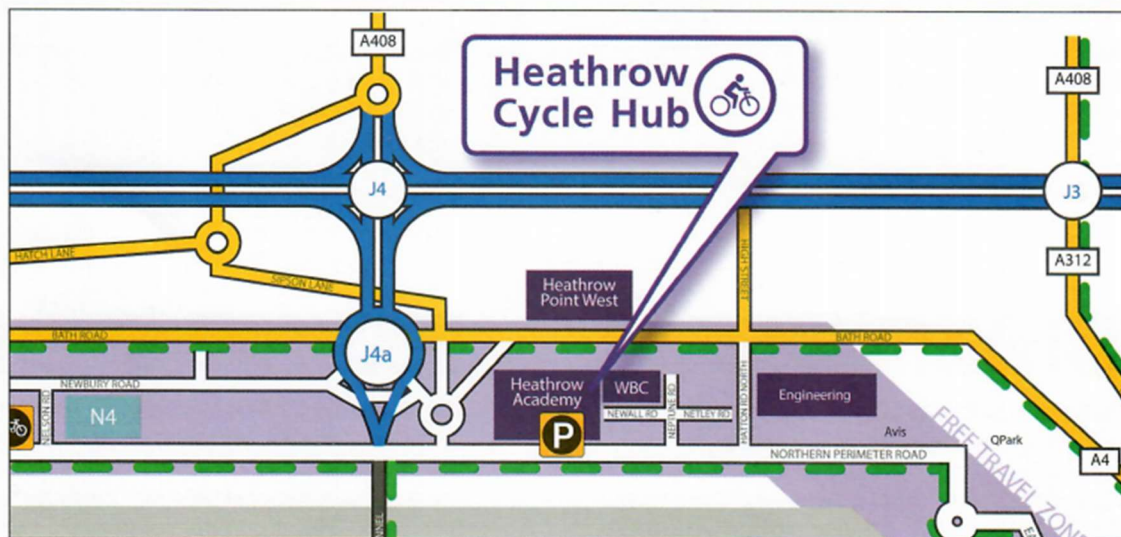

Contact Details:

Runway Cycling

T: 020 8990 9720

E: info@runwaycycling.com

Website: www.runwaycycling.com

Address: Heathrow Academy, Newall Road, Hounslow, Middlesex, TW6 2AP

Opening Hours:

08:00 – 18:00 (Monday - Friday)

08:00 – 20:00 (Thursday)

10:00 - 14:00 (Saturdays – April to September only)

Closed on Sundays and Public Holidays