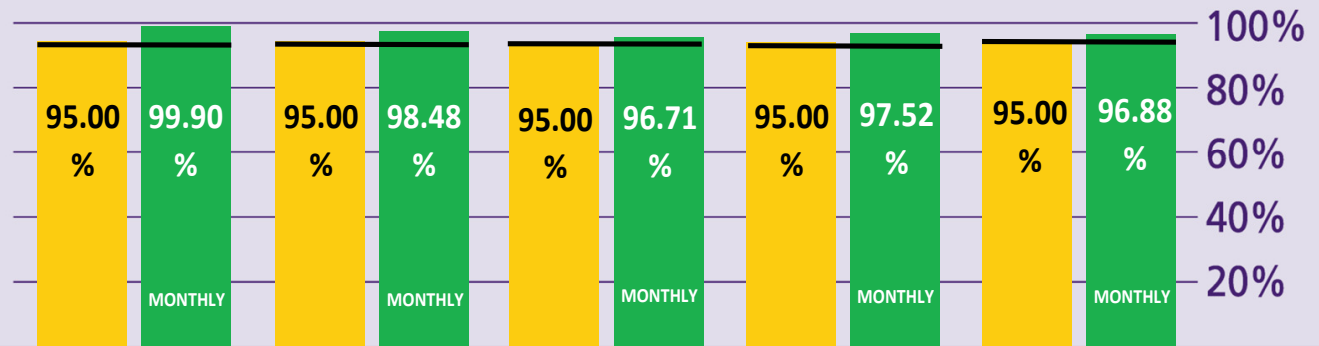

How are we performing?

June 2015
Provisional

KEY TO PERFORMANCE

Security waiting
time 5 mins
queue < 5mins

Based on 15min time periods measured

Security waiting
time 10 mins
queue < 10mins

Based on 15min time periods measured