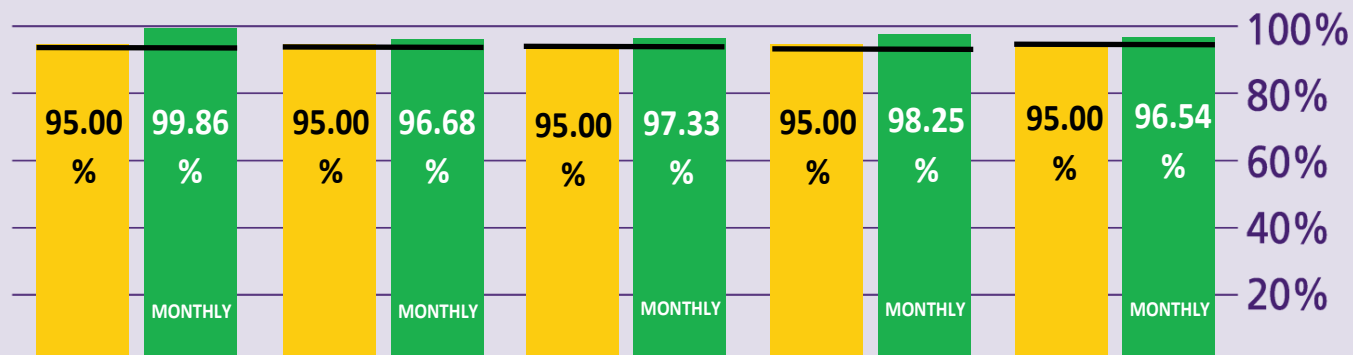

Terminal

2

Terminal

3

Terminal

4

Terminal

5

Security waiting time 5 mins

queue < 5mins

Based on 15min time periods measured

Security waiting time 10 mins

queue < 10mins

Based on 15min time periods measured