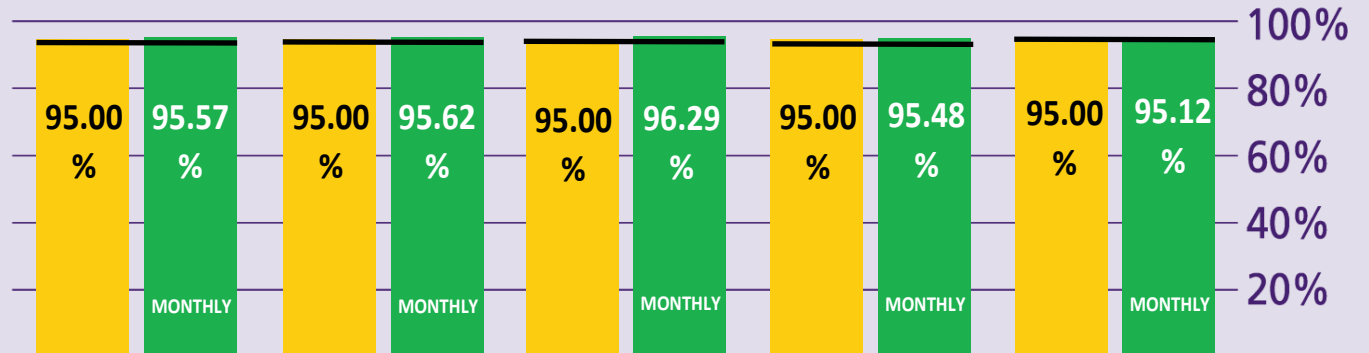

## KEY TO PERFORMANCE

TARGET

TARGET  
ACHIEVED

BELOW  
TARGET

Terminal

1

Terminal

2

Terminal

3

Terminal

4

Terminal

5

Security waiting  
time 5 mins  
queue < 5mins

Based on 15min time periods measured

Security waiting  
time 10 mins  
queue < 10mins

Based on 15min time periods measured