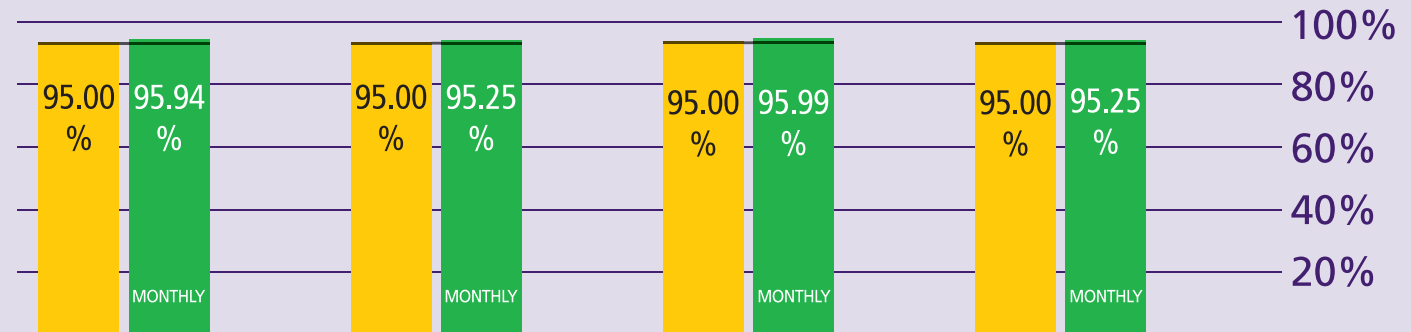

How are we performing?

March 2014

KEY TO PERFORMANCE

Security waiting time 5 mins
queue < 5mins

Based on 15min time periods measured

Security waiting time 10 mins
queue < 10mins

Based on 15min time periods measured