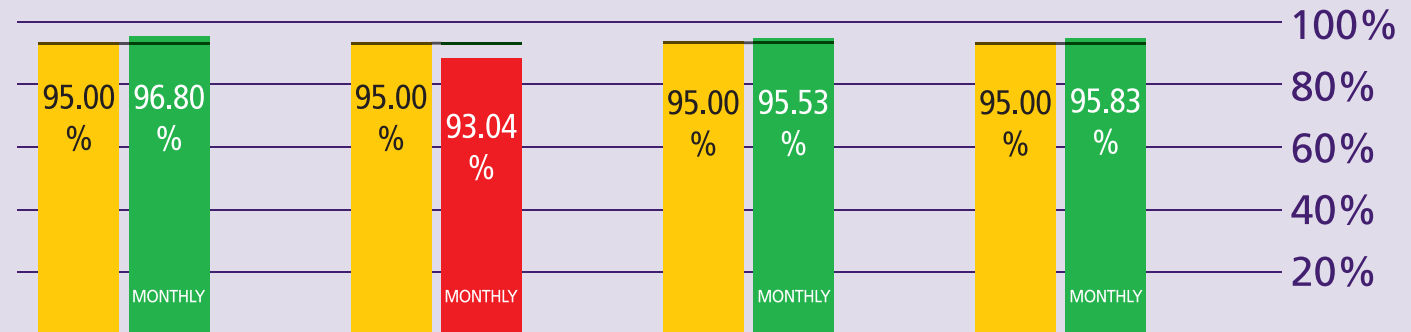

How are we performing?

January 2014

KEY TO PERFORMANCE

Security waiting time 5 mins
queue < 5mins

Based on 15min time periods measured

Security waiting time 10 mins
queue < 10mins

Based on 15min time periods measured