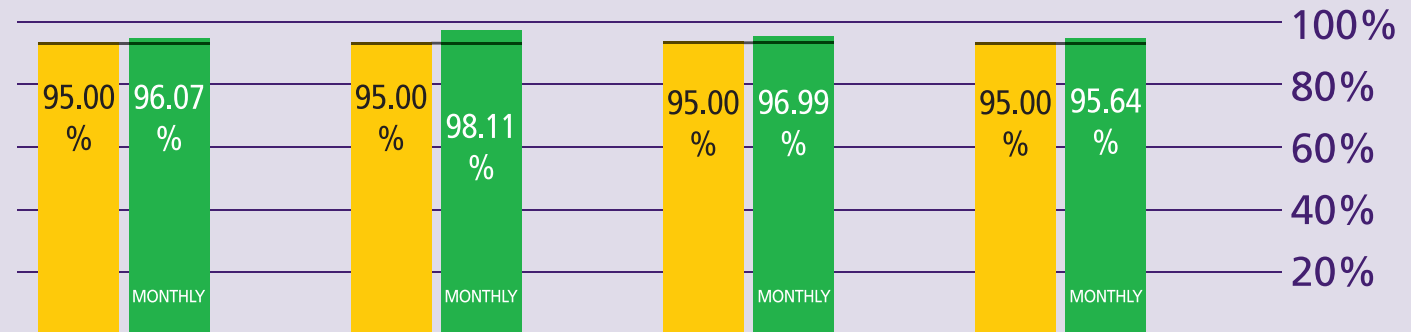

How are we performing?

February 2014

KEY TO PERFORMANCE

Security waiting time 5 mins
queue < 5mins

Based on 15min time periods measured

Security waiting time 10 mins
queue < 10mins

Based on 15min time periods measured