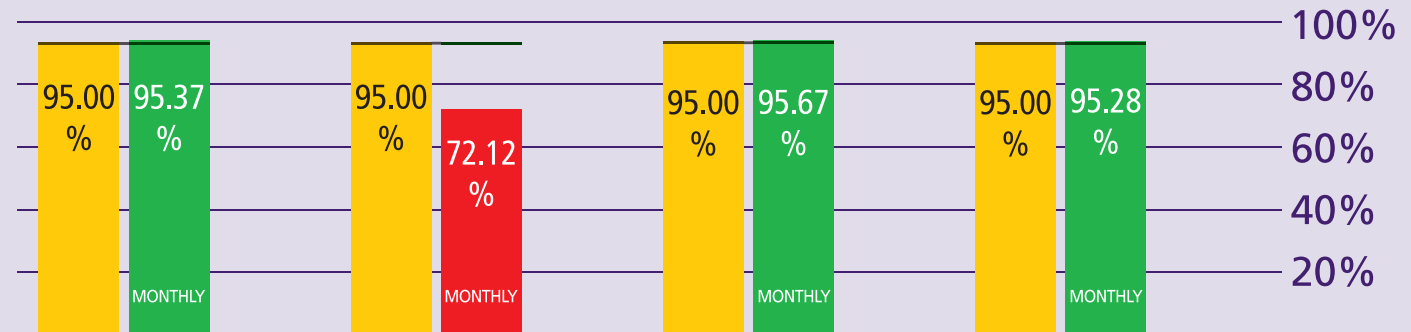

## KEY TO PERFORMANCE

**Security waiting time 5 mins**  
queue < 5mins

Based on 15min time periods measured

**Security waiting time 10 mins**  
queue < 10mins

Based on 15min time periods measured