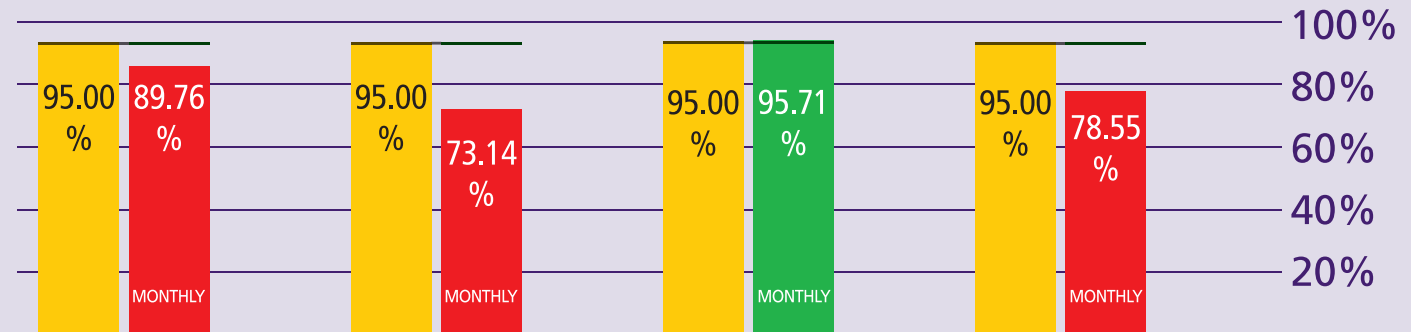

## KEY TO PERFORMANCE

**Security waiting time 5 mins**  
queue < 5mins

Based on 15min time periods measured

**Security waiting time 10 mins**  
queue < 10mins

Based on 15min time periods measured