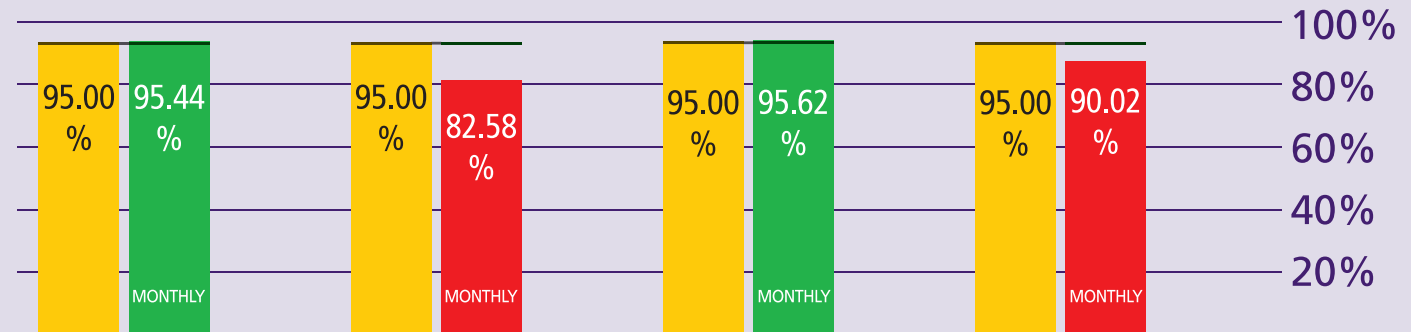

How are we performing?

October 2013

KEY TO PERFORMANCE

Security waiting time 5 mins
queue < 5mins

Based on 15min time periods measured

Security waiting time 10 mins
queue < 10mins

Based on 15min time periods measured