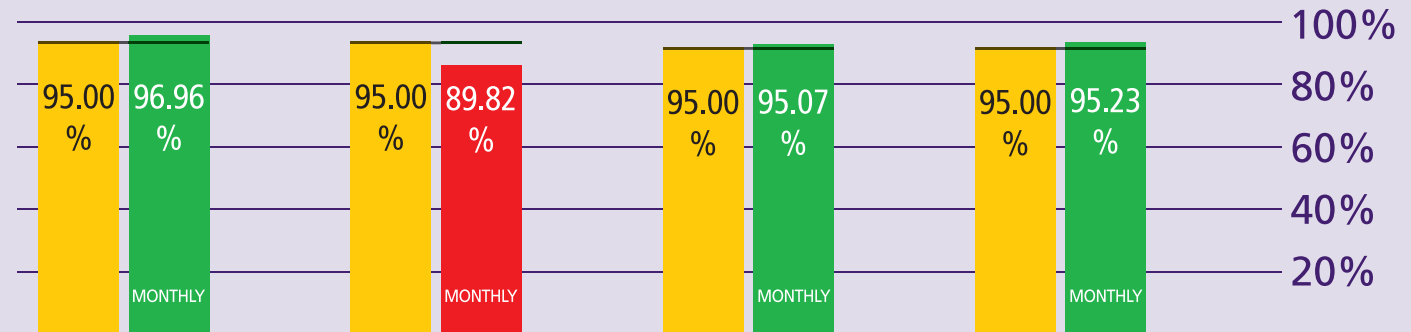

How are we performing?

January 2013

KEY TO PERFORMANCE

Security waiting time 5 mins
queue < 5mins

Based on 15min time periods measured

Security waiting time 10 mins
queue < 10mins

Based on 15min time periods measured