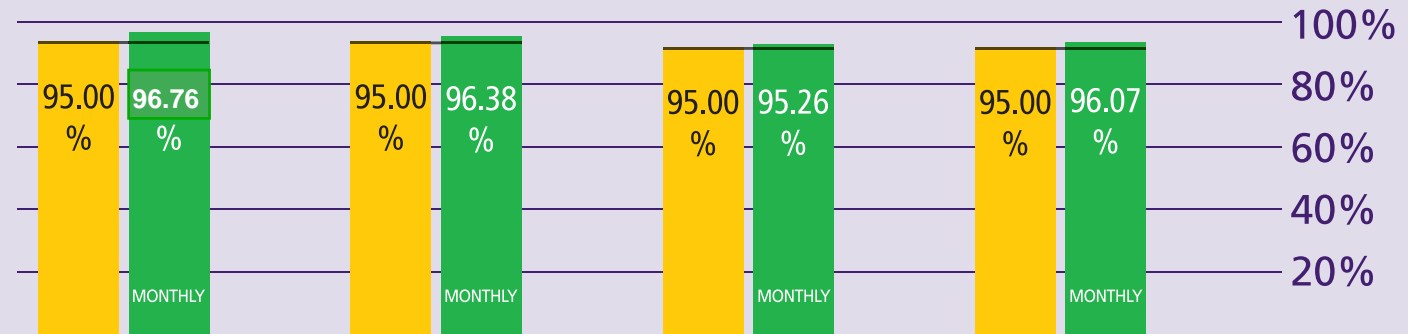

How are we performing?

February 2013

KEY TO PERFORMANCE

Security waiting time 5 mins
queue < 5mins

Based on 15min time periods measured

Security waiting time 10 mins
queue < 10mins

Based on 15min time periods measured