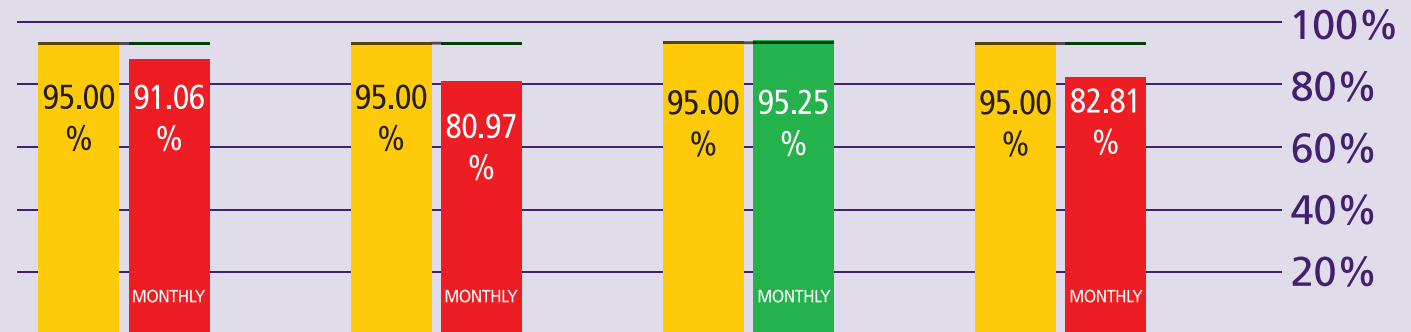

How are we performing?

December 2013

KEY TO PERFORMANCE

Security waiting time 5 mins
queue < 5mins

Based on 15min time periods measured

Security waiting time 10 mins
queue < 10mins

Based on 15min time periods measured