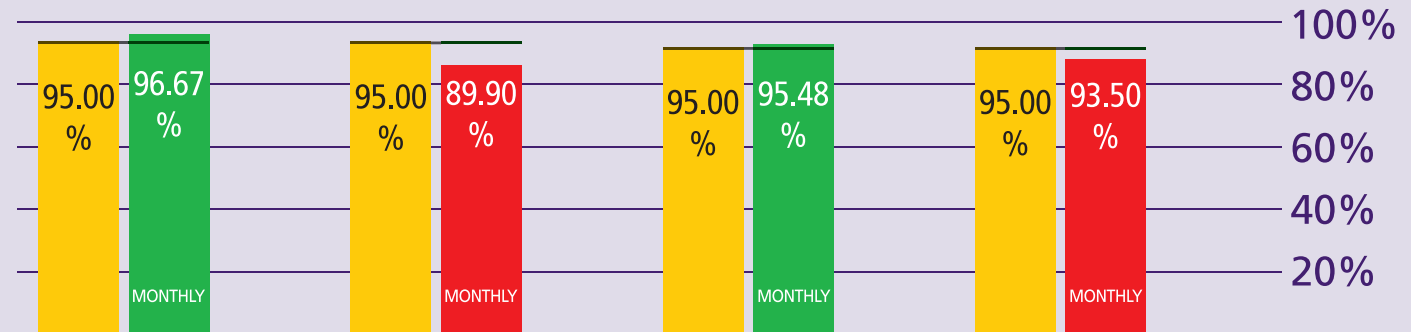

## KEY TO PERFORMANCE

**Security waiting time 5 mins**  
queue < 5mins

Based on 15min time periods measured

**Security waiting time 10 mins**  
queue < 10mins

Based on 15min time periods measured