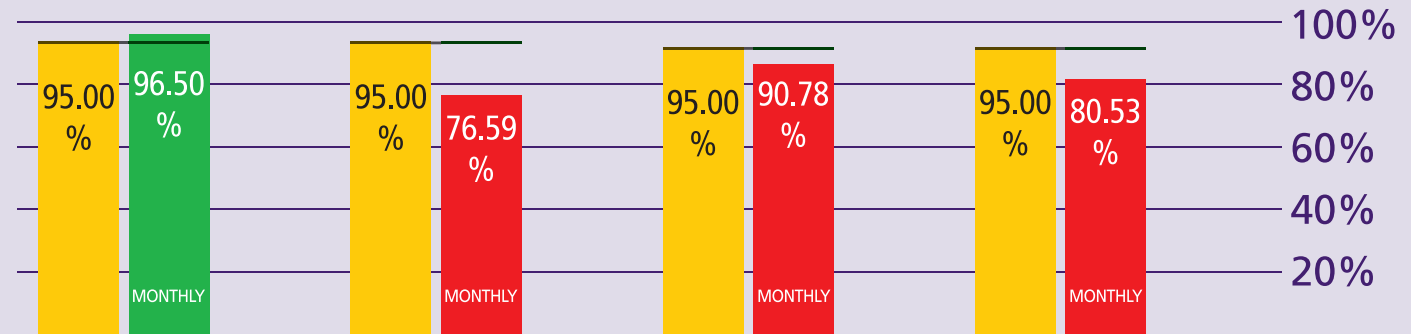

How are we performing?

October 2012

KEY TO PERFORMANCE

Security waiting time 5 mins
queue < 5mins

Based on 15min time periods measured

Security waiting time 10 mins
queue < 10mins

Based on 15min time periods measured