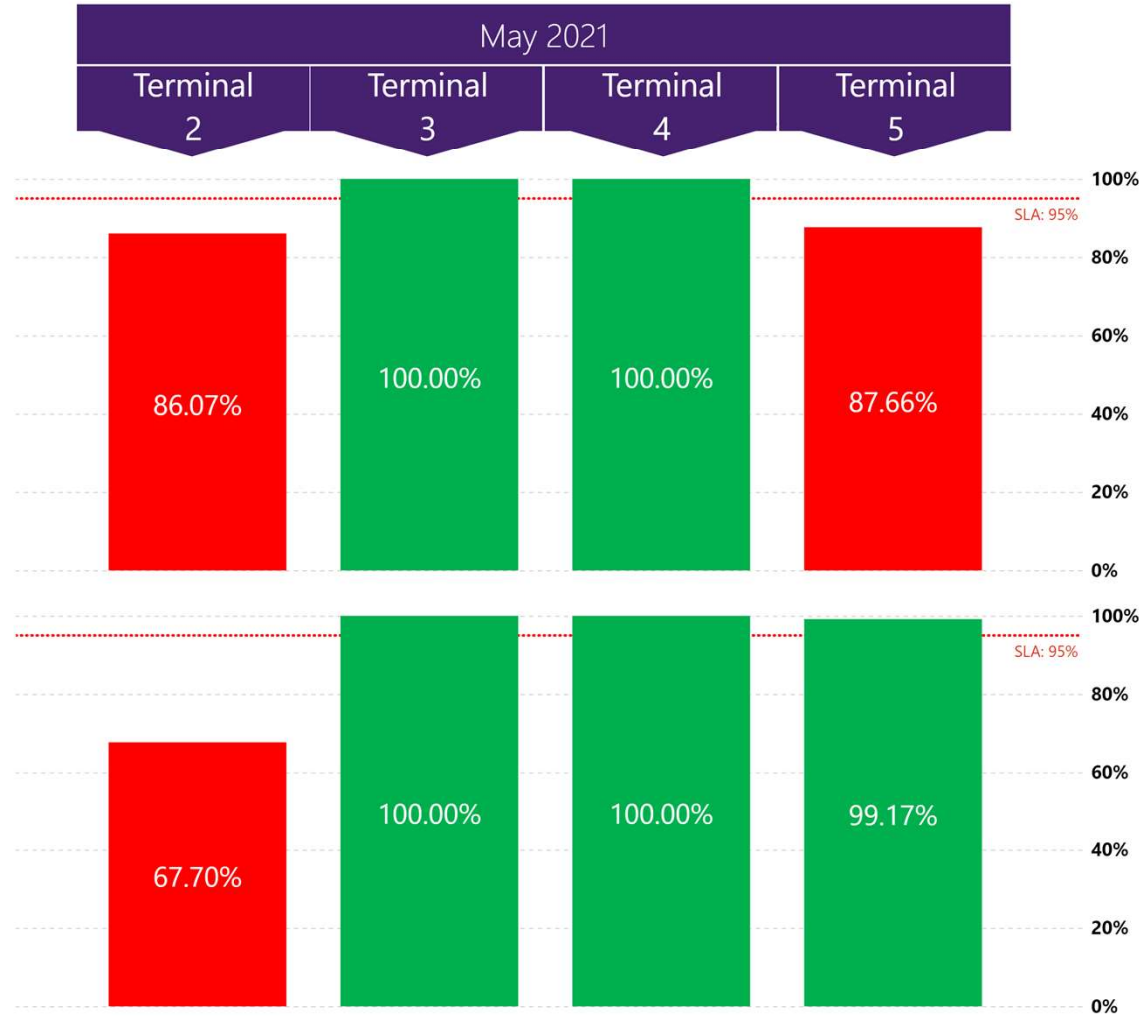

# How are we performing?

Key to performance:

Service Level Agreement (SLA): > =95%  
 SLA Performance Hours from 05:00 to 23:00

**Non-EEA Immigration  
 waiting time 45mins**

Queue ≤ 45 mins

*Based on 15 minute time periods measured*

**EEA Immigration  
 waiting time 25 minutes**

Queue ≤ 25 mins

*Based on 15 minute time periods measured*

# Immigration Monthly Summary

Refreshed on Fri 18 Jun 2021 at 07:16

Selected Month

Last Month

Terminal

T2

T3

T4