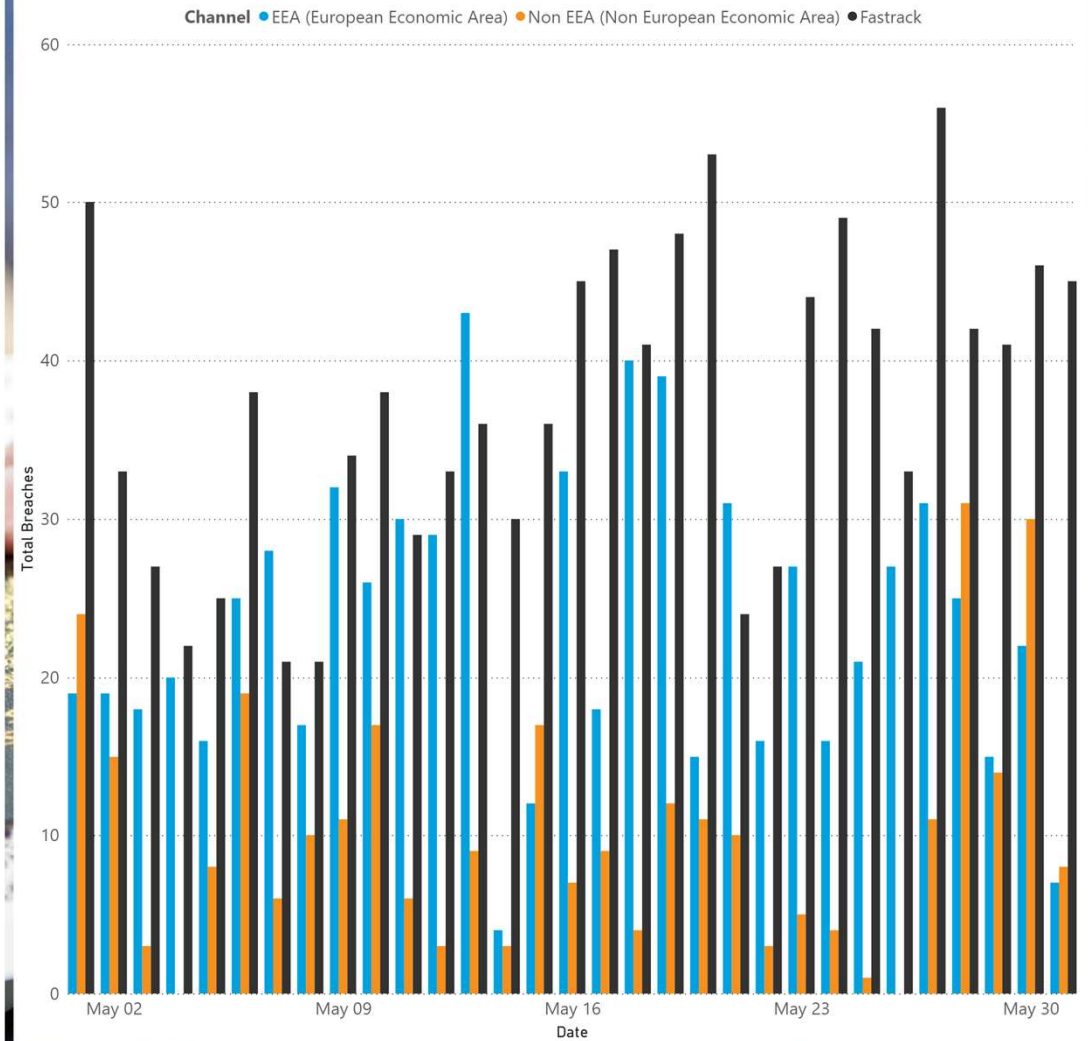

On each day during the month, how many breaches and what was the longest queue time for each channel?

Channel	EEA (European Economic Area)		Non EEA (Non European Economic Area)		Fastrack	
	Total Breaches	Longest Queue in Mins	Total Breaches	Longest Queue in Mins	Total Breaches	Longest Queue in Mins
01 May 2021	19	51	24	102	50	79
02 May 2021	19	54	15	83	33	98
03 May 2021	18	60	3	59	27	90
04 May 2021	20	67	0	43	22	75
05 May 2021	16	49	8	106	25	87
06 May 2021	25	74	19	109	38	62
07 May 2021	28	54	6	72	21	44
08 May 2021	17	100	10	80	21	59
09 May 2021	32	52	11	73	34	74
10 May 2021	26	62	17	104	38	77
11 May 2021	30	115	6	70	29	66
12 May 2021	29	56	3	54	33	88
13 May 2021	43	78	9	70	36	138
14 May 2021	4	48	3	66	30	105
15 May 2021	12	65	17	126	36	104
16 May 2021	33	76	7	59	45	176
17 May 2021	18	57	9	99	47	192
18 May 2021	40	96	4	54	41	162
19 May 2021	39	108	12	79	48	152
20 May 2021	15	65	11	64	53	115
21 May 2021	31	73	10	78	24	179
22 May 2021	16	38	3	55	27	82
23 May 2021	27	49	5	61	44	114
24 May 2021	16	66	4	65	49	200
25 May 2021	21	65	1	46	42	158
26 May 2021	27	87	0	37	33	204
27 May 2021	31	112	11	64	56	204
28 May 2021	25	58	31	79	42	244
29 May 2021	15	56	14	114	41	90
30 May 2021	22	77	30	109	46	199
31 May 2021	7	45	8	66	45	107
Total	721	115	311	126	1,156	244

On each day during the month, how many breaches occurred each day within each channel?