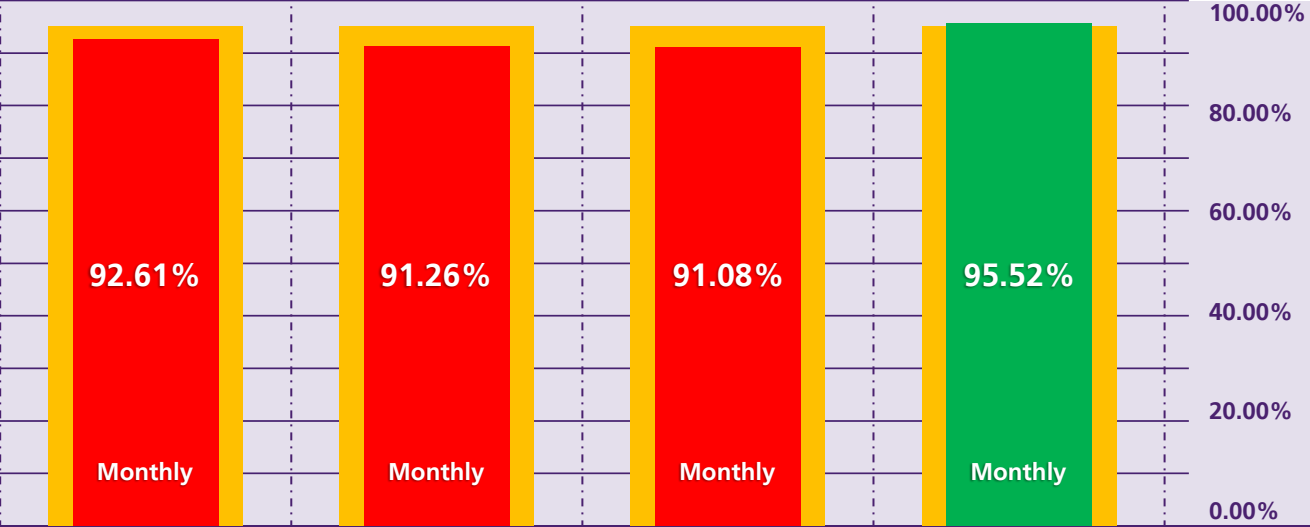

# How are we performing?

Key to performance:

**Non-EEA Immigration**  
waiting time 45mins

queue ≤ 45 mins

Based on 15min time periods measured

**EEA Immigration**  
waiting time 25mins

queue ≤ 25mins

Based on 15min time periods measured