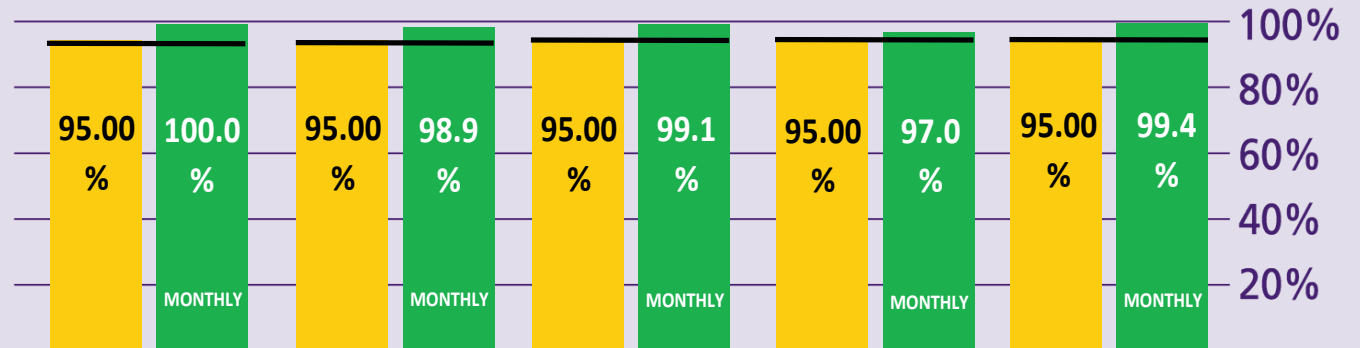

How are Immigration Performing?

May 2015

KEY TO PERFORMANCE

Non-EEA Immigration
waiting time 45 mins
queue < 45 mins

Based on 15min time periods measured

EEA Immigration
waiting time 25 mins
queue < 25 mins

Based on 15min time periods measured