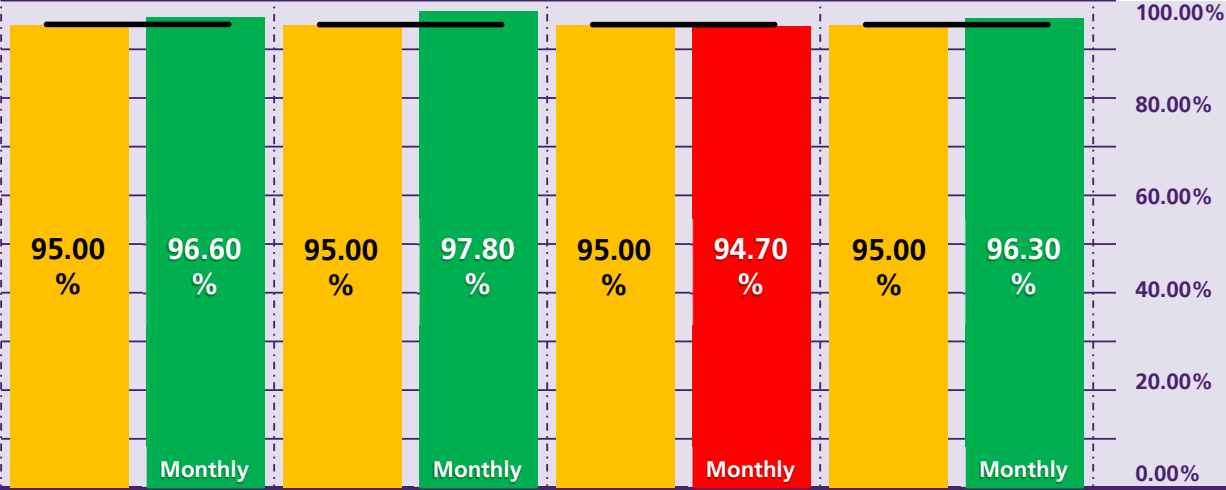

How are we performing?

Key to performance:

Target	Target Achieved	Below Target
--------	-----------------	--------------

July 2015			
Terminal 2	Terminal 3	Terminal 4	Terminal 5

Non-EEA Immigration
waiting time 45mins
queue ≤ 45 mins

EEA Immigration
waiting time 25mins
queue ≤ 25mins