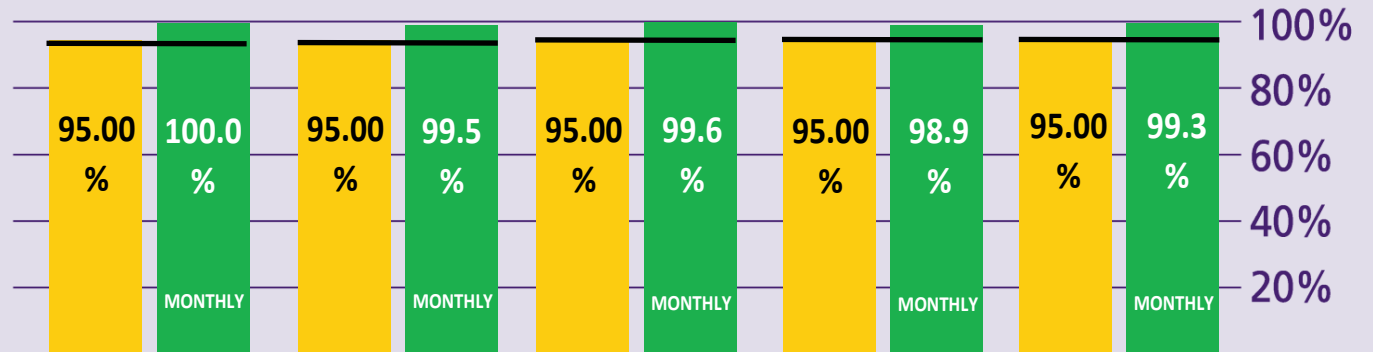

How are Immigration Performing?

October 2014

KEY TO PERFORMANCE

Non-EEA Immigration
waiting time 45 mins
queue < 45 mins

Based on 15min time periods measured

EEA Immigration
waiting time 25 mins
queue < 25 mins

Based on 15min time periods measured