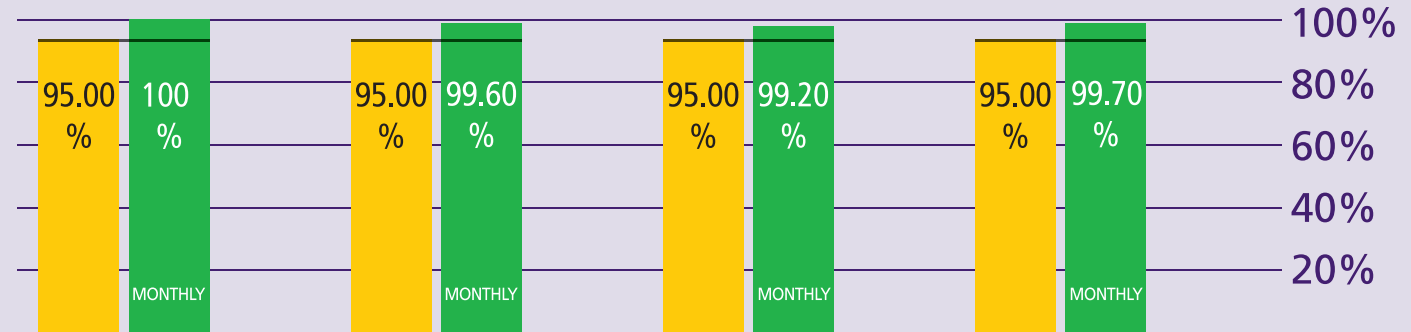

How are Immigration Performing?

January 2014

KEY TO PERFORMANCE

Non-EEA Immigration
waiting time 45 mins
queue < 45 mins

Based on 15min time periods measured

EEA Immigration
waiting time 25 mins
queue < 25 mins

Based on 15min time periods measured