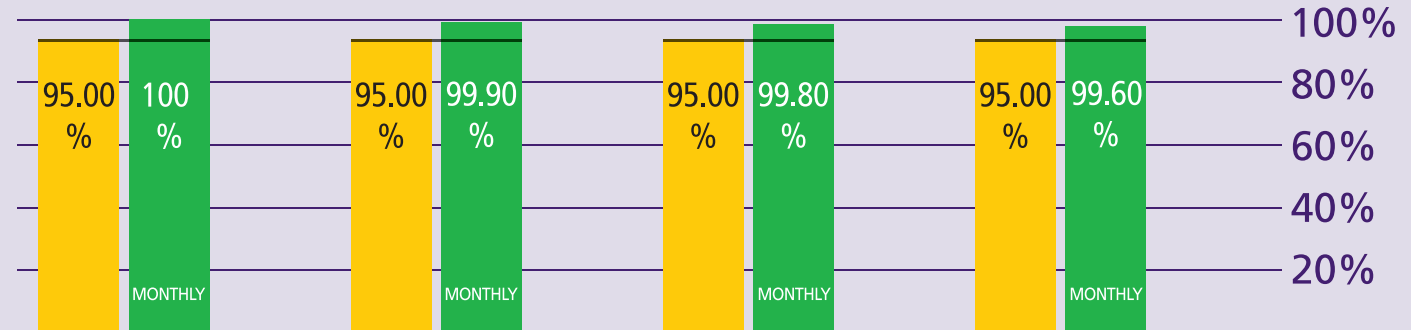

How are Immigration Performing?

February 2014

KEY TO PERFORMANCE

Non-EEA Immigration
waiting time 45 mins
queue < 45 mins

Based on 15min time periods measured

EEA Immigration
waiting time 25 mins
queue < 25 mins

Based on 15min time periods measured