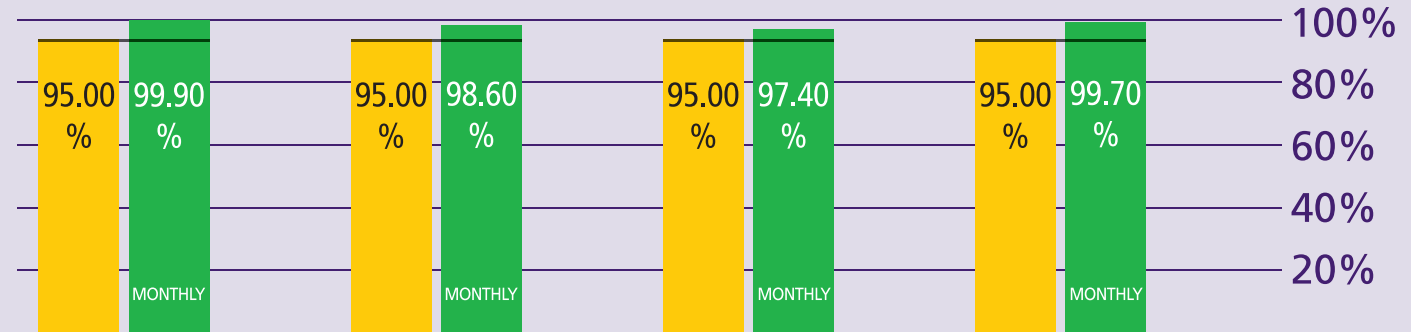

How are Immigration Performing?

June 2013

KEY TO PERFORMANCE

Non-EEA Immigration
waiting time 45 mins
queue < 45 mins

Based on 15min time periods measured

EEA Immigration
waiting time 25 mins
queue < 25 mins

Based on 15min time periods measured