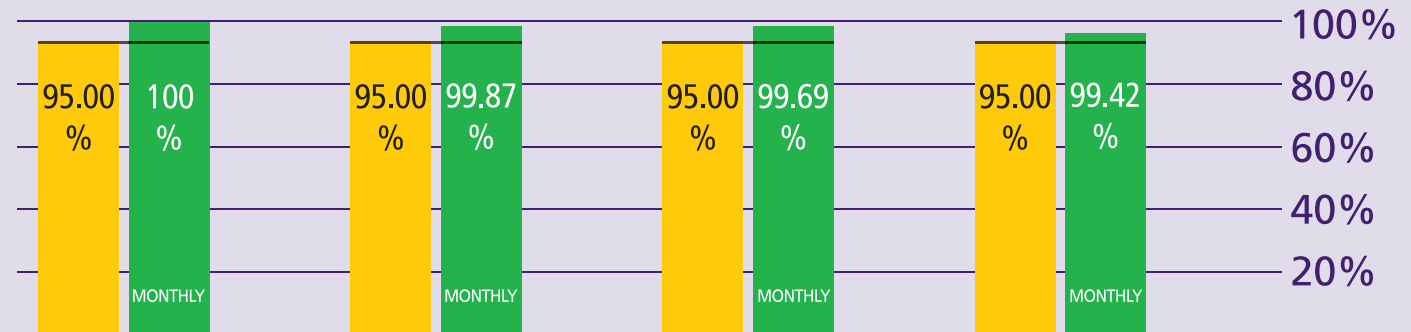

How are Immigration Performing?

January 2013

KEY TO PERFORMANCE

Non-EEA Immigration
waiting time 45 mins
queue < 45 mins

Based on 15min time periods measured

EEA Immigration
waiting time 25 mins
queue < 25 mins

Based on 15min time periods measured