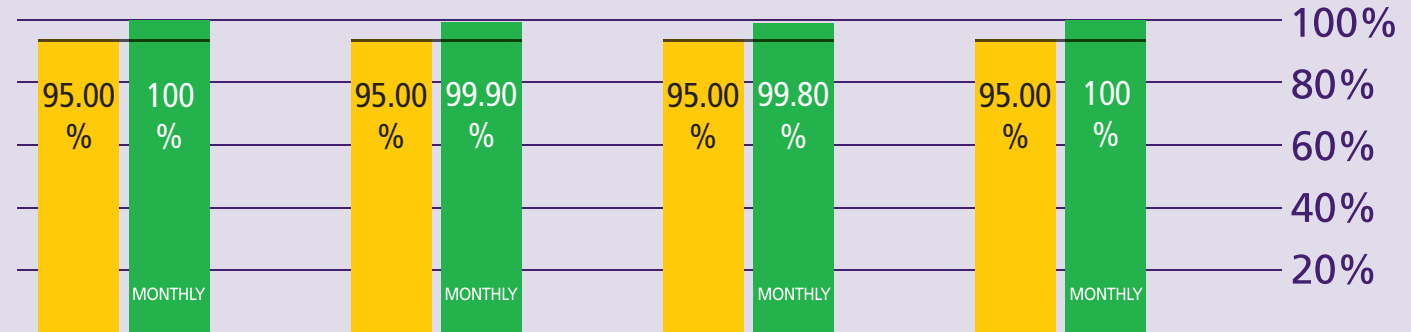

# How are Immigration Performing?

March 2013

## KEY TO PERFORMANCE

**Non-EEA Immigration**  
waiting time 45 mins  
queue < 45 mins

Based on 15min time periods measured

**EEA Immigration**  
waiting time 25 mins  
queue < 25 mins

Based on 15min time periods measured