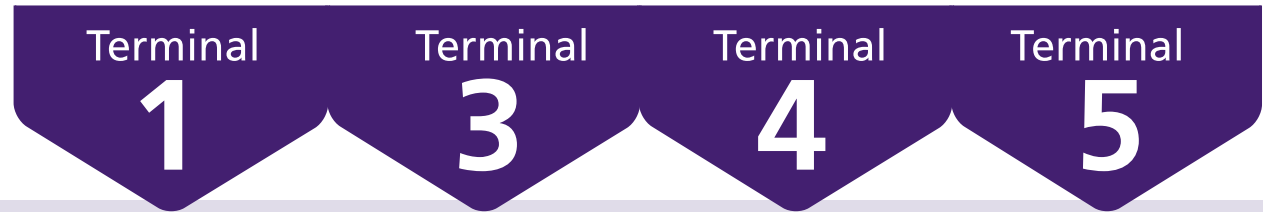

## KEY TO PERFORMANCE

**Non-EEA Immigration**  
waiting time 45 mins  
queue < 45 mins

Based on 15min time periods measured

**EEA Immigration**  
waiting time 25 mins  
queue < 25 mins

Based on 15min time periods measured