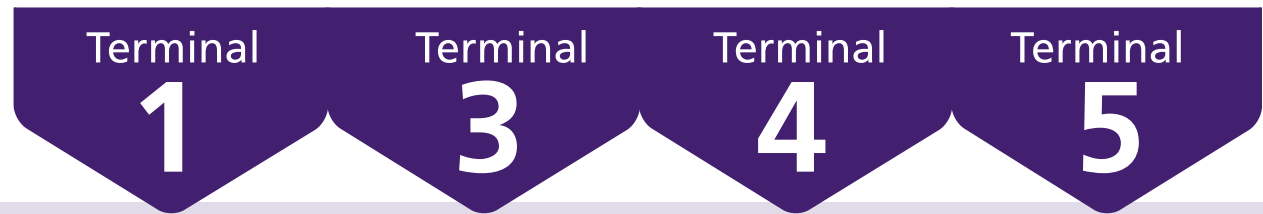

## KEY TO PERFORMANCE

**Non-EEA Immigration**  
waiting time 45 mins  
queue < 45 mins

Based on 15min time periods measured

**EEA Immigration**  
waiting time 25 mins  
queue < 25 mins

Based on 15min time periods measured