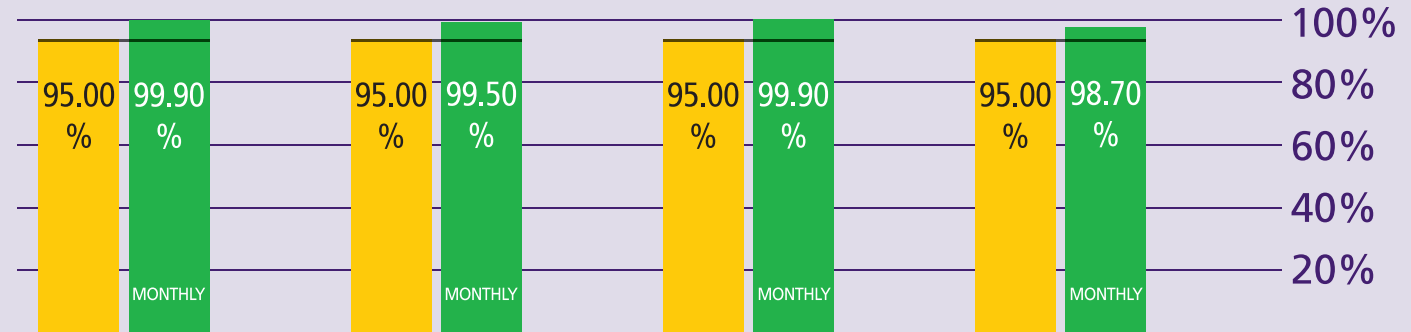

# How are Immigration Performing?

July 2013

## KEY TO PERFORMANCE

**Non-EEA Immigration**  
waiting time 45 mins  
queue < 45 mins

Based on 15min time periods measured

**EEA Immigration**  
waiting time 25 mins  
queue < 25 mins

Based on 15min time periods measured