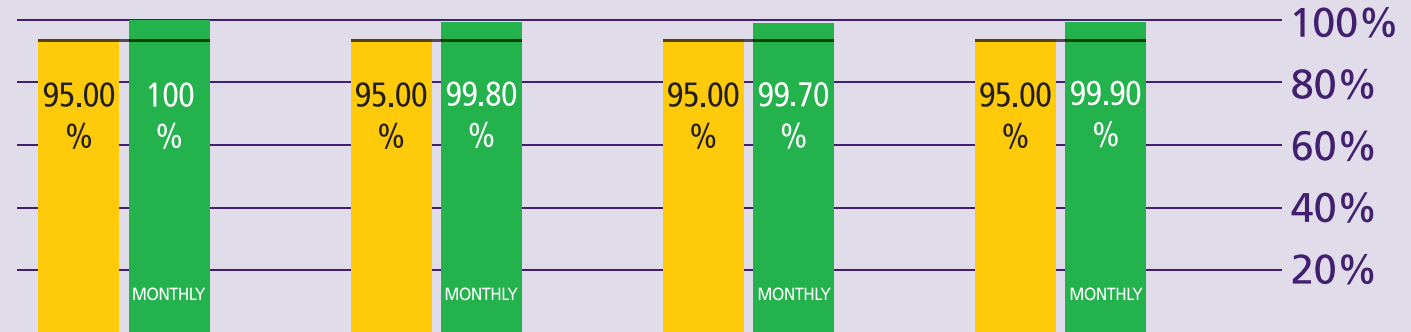

# How are Immigration Performing?

April 2013

## KEY TO PERFORMANCE

**Non-EEA Immigration**  
waiting time 45 mins  
queue < 45 mins

Based on 15min time periods measured

**EEA Immigration**  
waiting time 25 mins  
queue < 25 mins

Based on 15min time periods measured