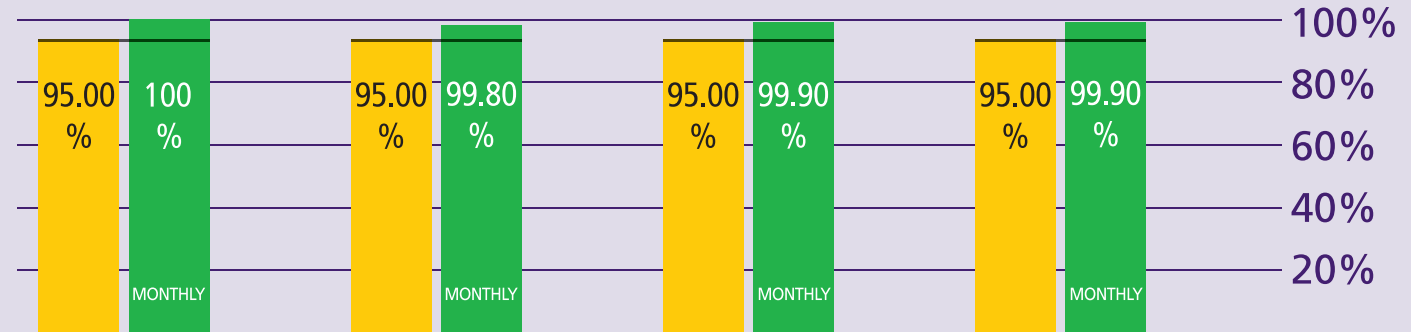

How are Immigration Performing?

November 2013

KEY TO PERFORMANCE

Non-EEA Immigration
waiting time 45 mins
queue < 45 mins

Based on 15min time periods measured

EEA Immigration
waiting time 25 mins
queue < 25 mins

Based on 15min time periods measured