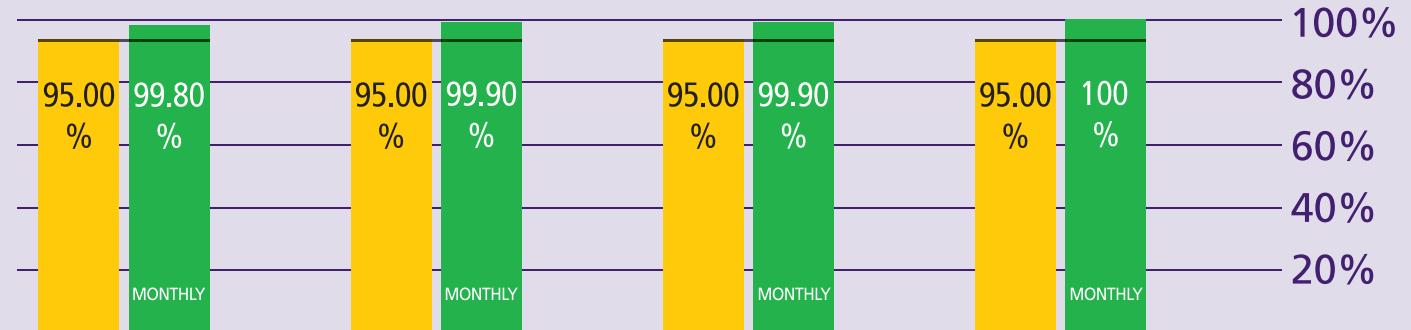

How are Immigration Performing?

December 2013

KEY TO PERFORMANCE

Non-EEA Immigration
waiting time 45 mins
 queue < 45 mins

Based on 15min time periods measured

EEA Immigration
waiting time 25 mins
 queue < 25 mins

Based on 15min time periods measured