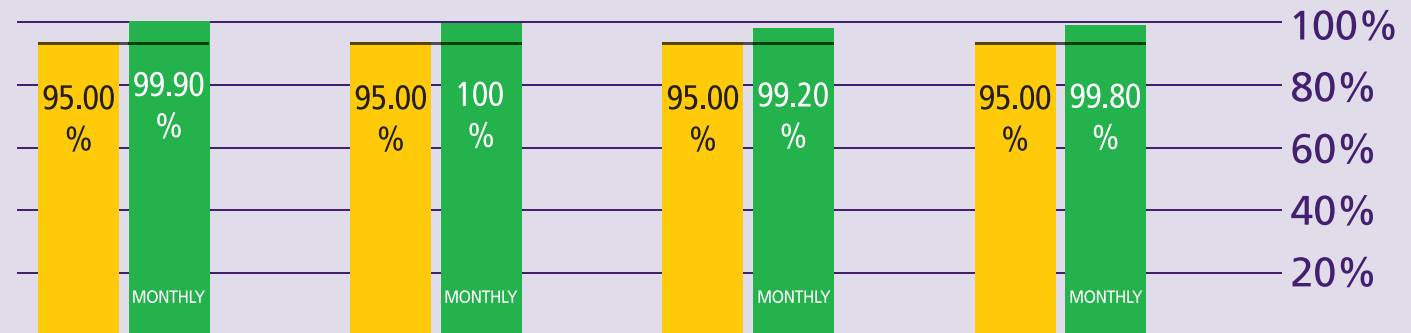

How are Immigration Performing?

October 2012

KEY TO PERFORMANCE

Non-EEA Immigration
waiting time 45 mins
queue < 45 mins

Based on 15min time periods measured

EEA Immigration
waiting time 25 mins
queue < 25 mins

Based on 15min time periods measured