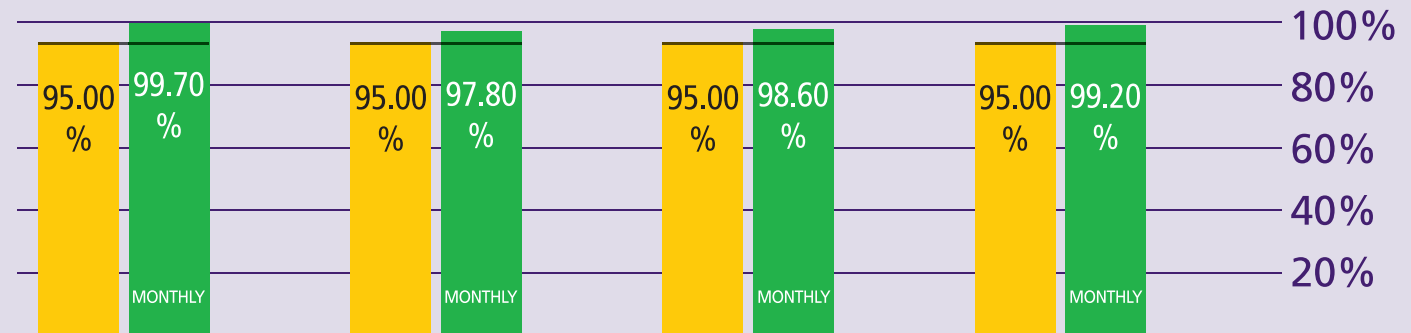

How are Immigration Performing?

November 2012

KEY TO PERFORMANCE

Non-EEA Immigration
waiting time 45 mins
queue < 45 mins

Based on 15min time periods measured

EEA Immigration
waiting time 25 mins
queue < 25 mins

Based on 15min time periods measured