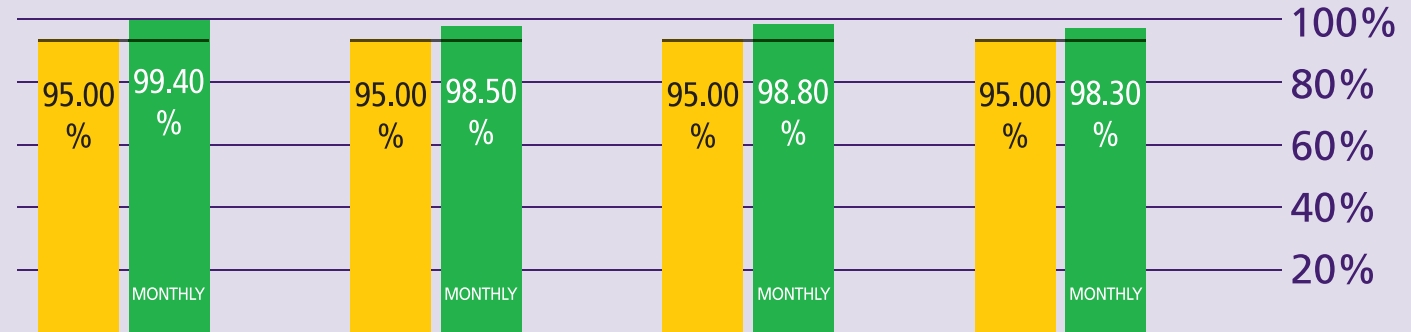

How are Immigration Performing?

December 2012

KEY TO PERFORMANCE

Non-EEA Immigration
waiting time 45 mins
 queue < 45 mins

Based on 15min time periods measured

EEA Immigration
waiting time 25 mins
 queue < 25 mins

Based on 15min time periods measured