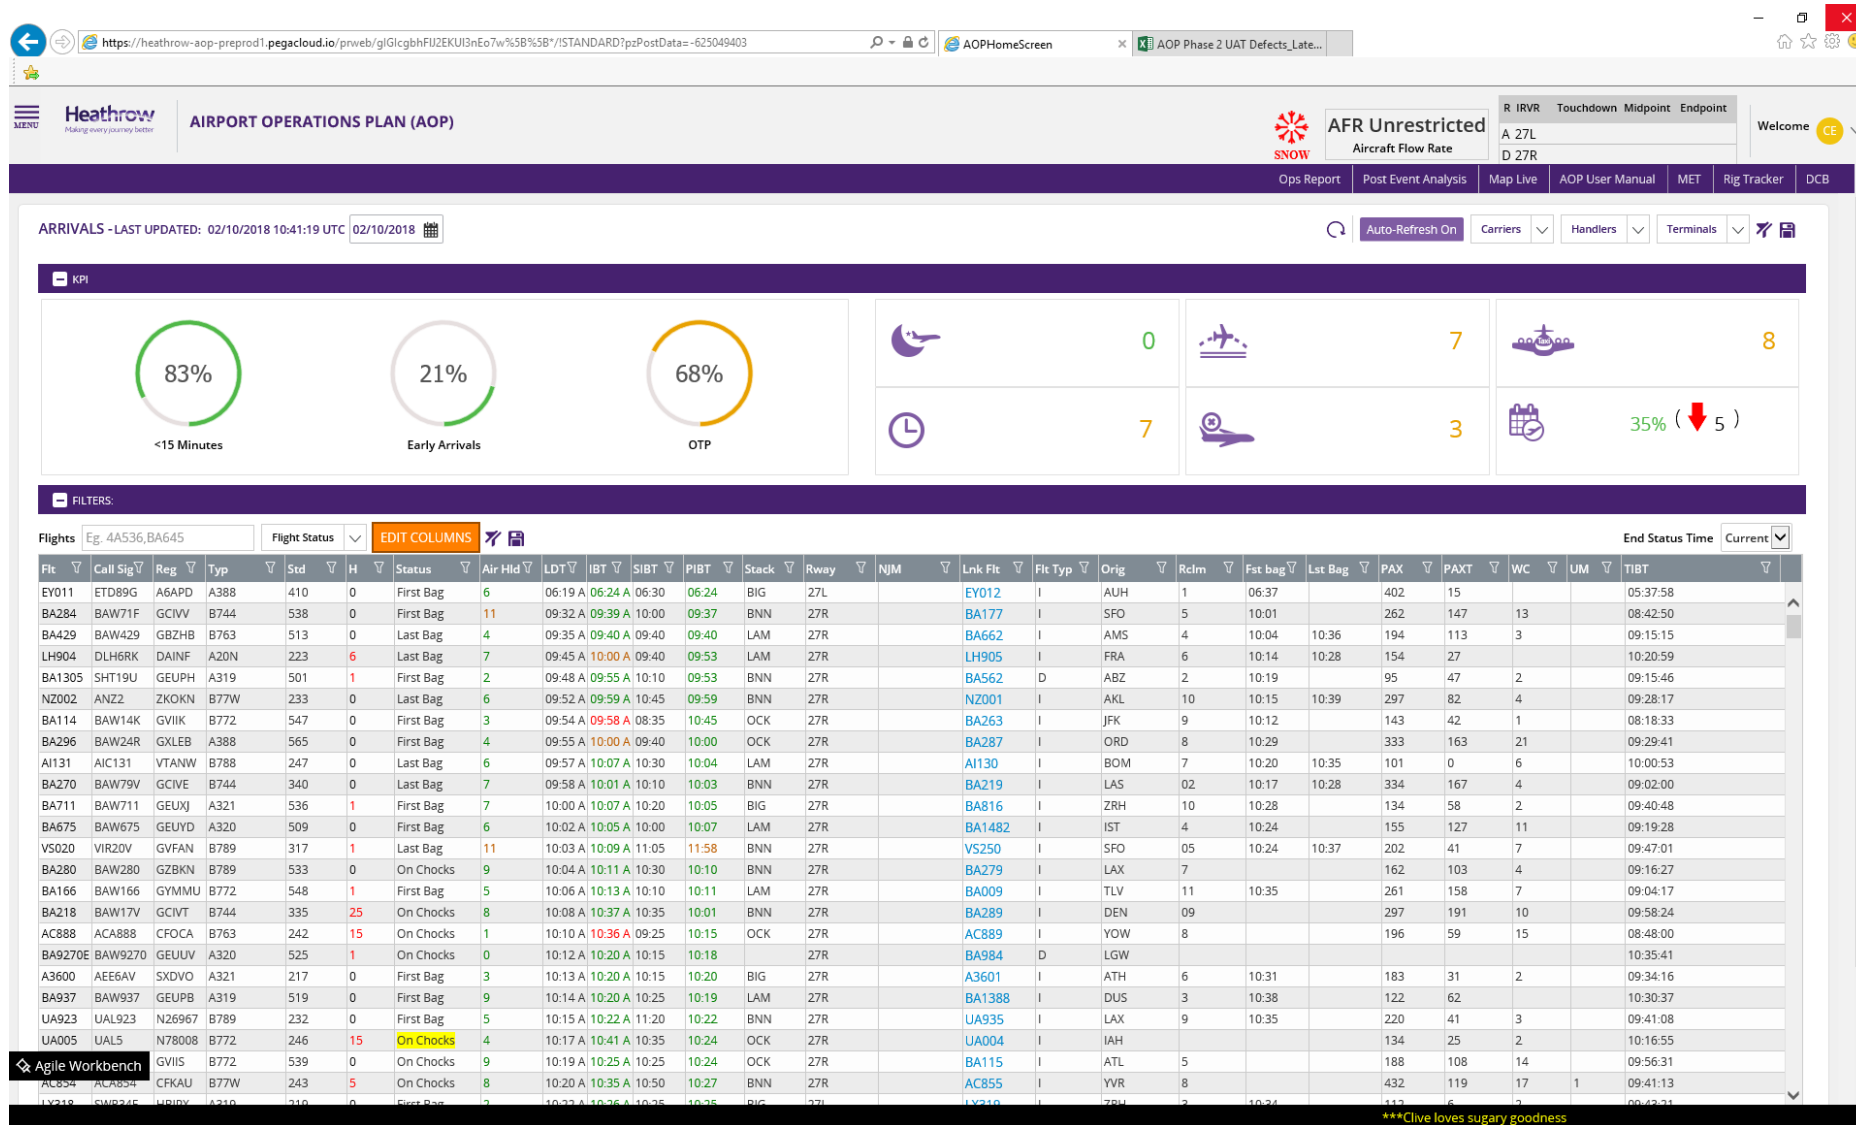

The screenshot shows the Heathrow Airport Operations Plan (AOP) interface. At the top, the Heathrow logo and 'AIRPORT OPERATIONS PLAN (AOP)' are displayed. A navigation bar includes 'AFR Unrestricted Aircraft Flow Rate', 'R IRVR Touchdown Midpoint Endpoint', and 'Welcome CE'. Below this are tabs for 'Ops Report', 'Post Event Analysis', 'Map Live', 'AOP User Manual', 'MET', 'Rig Tracker', and 'DCB'. The main section is titled 'ARRIVALS - LAST UPDATED: 02/10/2018 10:28:50 UTC'. It features a KPI dashboard with three circular gauges: 82% for '<15 Minutes', 58% for 'Early Arrivals', and 67% for 'OTP'. To the right are six summary cards with icons and numbers: 0 for a plane icon, 7 for a plane icon, 8 for a plane icon, 7 for a clock icon, 3 for a hand icon, and 34% (↓ 3) for a calendar icon. Below the KPIs is a 'FILTERS' section and a 'Flights' table with columns for Flight, Call Sign, Reg, Typ, Std, H, Status, Air Hld, LDT, IBT, SIBT, PIBT, Stack, NJM, Lnk, Flt Typ, Orig, Rclm, Fst bag, Lst Bag, PAX, and TIBT. The table lists 14 flights with various statuses and times. At the bottom, there is an 'Agile Workbench' button and a yellow text alert: '***Clive loves sugary goodness'.

To filter out information columns on arrivals or departures

Select either arrivals or departures from the menu

Select Edit columns

 FILTERS:

Flights Flight Status  

You can filter out the columns that you do not wish to see

If you then press the save disc icon this preference will be saved for you. 

Columns Filters ON

ARRIVALS - LAST UPDATED: 02/10/2018 10:34:49 UTC 02/10/2018

FILTERS: Flights Eg. 4A536,BA645 Flight Status EDIT COLUMNS End Status Time Current

***Clive loves sugary goodness

Column Filters OFF

To filter flight status on arrivals or departures

Select either arrivals or departures from main menu

Select Flight status drop down

In this scenario we have selected just to show cancelled flights