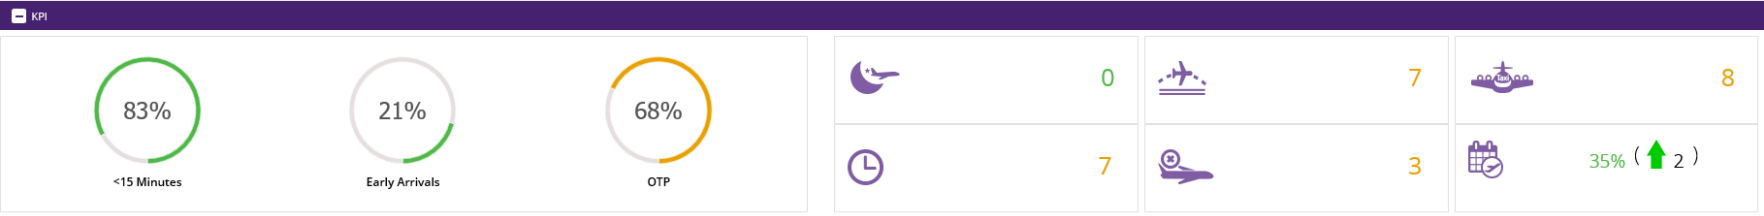

The screenshot shows the Heathrow Airport Operations Plan (AOP) interface. At the top, the Heathrow logo and 'AIRPORT OPERATIONS PLAN (AOP)' are displayed. A navigation bar includes 'AFR Unrestricted Aircraft Flow Rate', 'R IRVR Touchdown Midpoint Endpoint', and 'Welcome CE'. Below this are tabs for 'Ops Report', 'Post Event Analysis', 'Map Live', 'AOP User Manual', 'MET', 'Rig Tracker', and 'DCB'. The main section is titled 'ARRIVALS - LAST UPDATED: 02/10/2018 10:28:50 UTC'. It features a KPI dashboard with three circular gauges: 82% for '<15 Minutes', 58% for 'Early Arrivals', and 67% for 'OTP'. To the right are six summary cards with icons and numbers: 0 for a plane icon, 7 for a plane icon, 8 for a plane icon, 7 for a clock icon, 3 for a hand icon, and 34% (↓ 3) for a calendar icon. Below the KPIs is a 'FILTERS' section and a 'Flights' table with columns for Flight, Call Sign, Reg, Typ, Std, H, Status, Air Hld, LDT, IBT, SIBT, PIBT, Stack, NJM, Lnk, Flt Typ, Orig, Rclm, Fst bag, Lst Bag, PAX, and TIBT. The table lists 14 flights with various statuses and times. At the bottom, there is an 'Agile Workbench' button and a yellow text alert: '***Clive loves sugary goodness'.

To filter out information columns on arrivals or departures

Select either arrivals or departures from the menu

Select Edit columns

 FILTERS:

Flights Flight Status  

You can filter out the columns that you do not wish to see

If you then press the save disc icon this preference will be saved for you. 

Columns Filters ON

ARRIVALS - LAST UPDATED: 02/10/2018 10:34:49 UTC 02/10/2018

FILTERS: Flights Eg. 4A536,BA645 Flight Status EDIT COLUMNS End Status Time Current