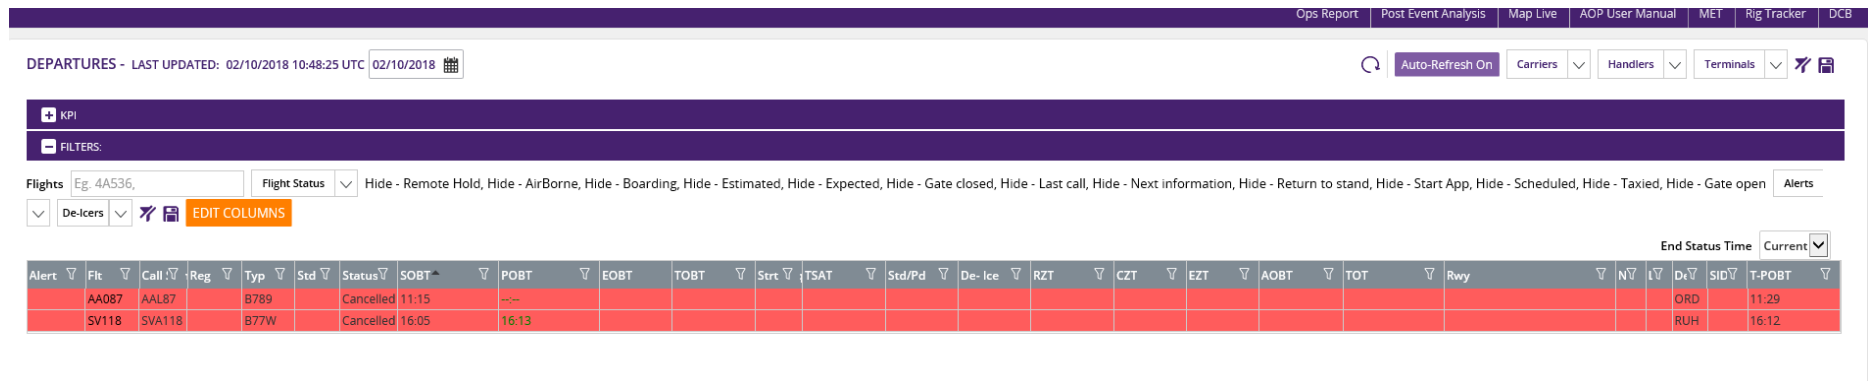

The screenshot shows the Heathrow Airport Operations Plan (AOP) interface. At the top, the Heathrow logo and 'AIRPORT OPERATIONS PLAN (AOP)' are displayed. A navigation bar includes 'AFR Unrestricted Aircraft Flow Rate', 'R IRVR Touchdown Midpoint Endpoint', and 'Welcome CE'. Below this are tabs for 'Ops Report', 'Post Event Analysis', 'Map Live', 'AOP User Manual', 'MET', 'Rig Tracker', and 'DCB'. The main section is titled 'ARRIVALS - LAST UPDATED: 02/10/2018 10:28:50 UTC'. It features a KPI dashboard with three circular gauges: 82% for '<15 Minutes', 58% for 'Early Arrivals', and 67% for 'OTP'. To the right are six summary cards with icons and numbers: 0 for a plane icon, 7 for a plane icon, 8 for a plane icon, 7 for a clock icon, 3 for a hand icon, and 34% (↓ 3) for a calendar icon. Below the KPIs is a 'FILTERS' section and a 'Flights' table with columns for Flight, Call Sign, Reg, Typ, Std, H, Status, Air Hld, LDT, IBT, SIBT, PIBT, Stack, NJM, Lnk, Flt Typ, Orig, Rclm, Fst bag, Lst Bag, PAX, and TIBT. The table lists 14 flights with various statuses and times. At the bottom, there is an 'Agile Workbench' button and a yellow text alert: '***Clive loves sugary goodness'.

***Clive loves sugary goodness

Column Filters OFF

To filter flight status on arrivals or departures

Select either arrivals or departures from main menu

Select Flight status drop down

In this scenario we have selected just to show cancelled flights

To open new pages in a new window

Select Menu

Identify the page you want and click on the window icon next to it

Your page will open in a new window

To clear filters

If you have selected one or more filters and you wish to clear them all simply press this icon next to the relevant filter zone and they will be cleared.