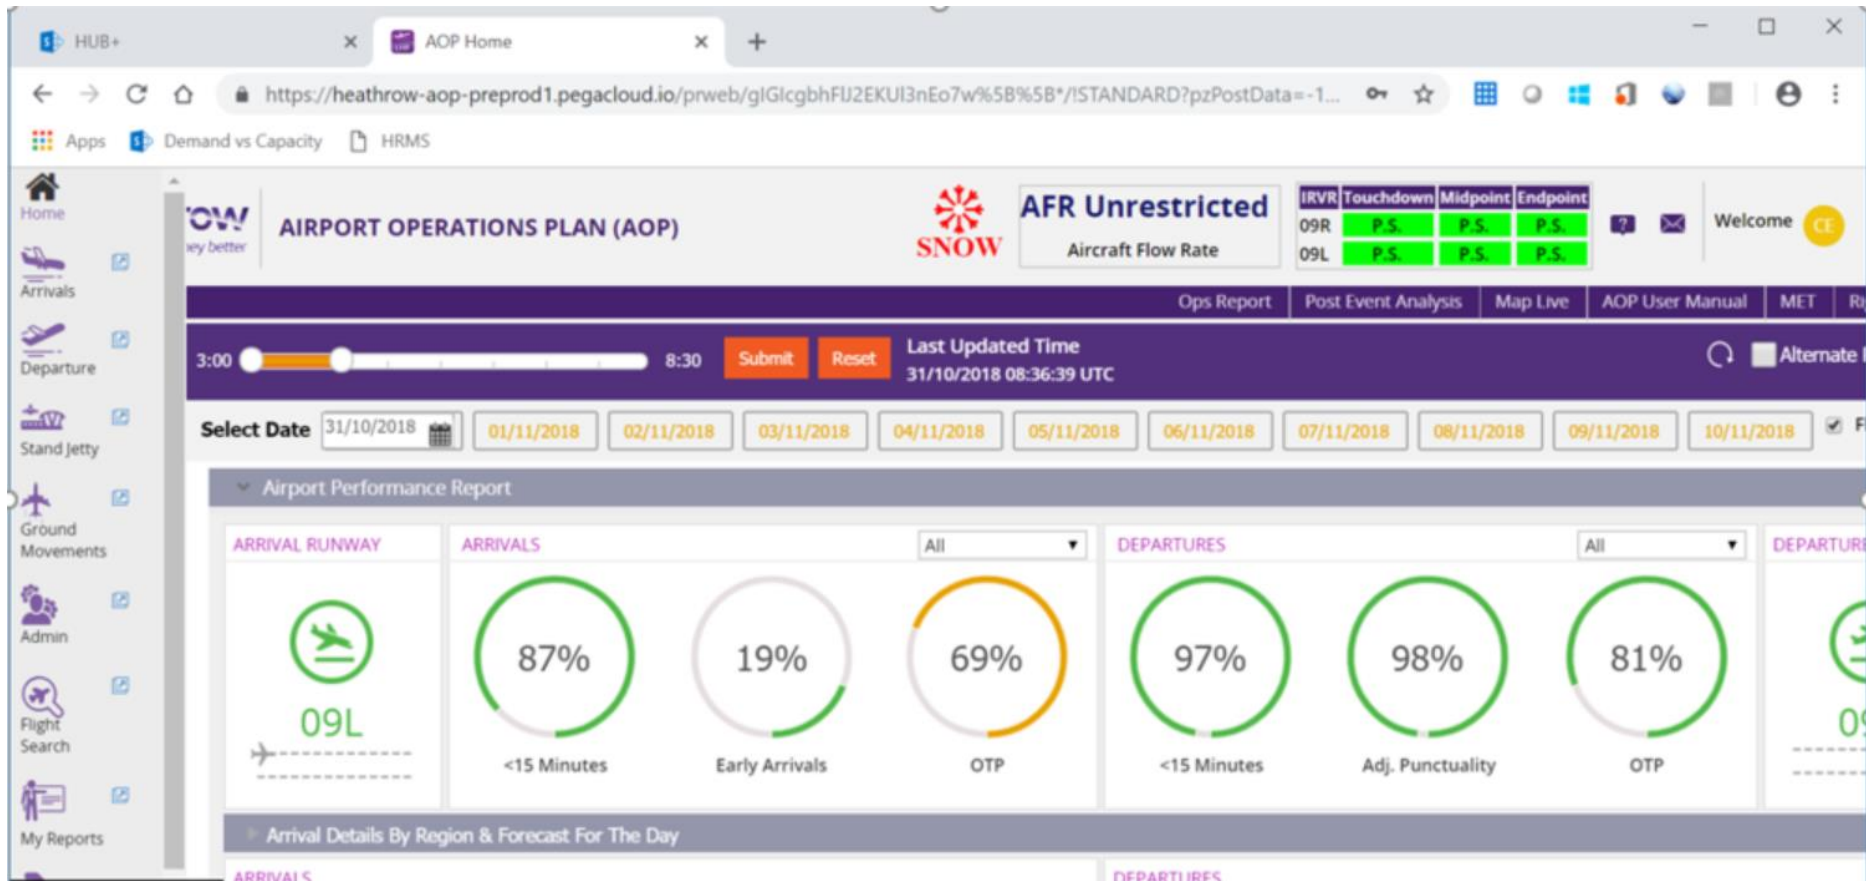

New functionality for AOP2 – Quick user guide

This document aims to provide a quick guide to the new functionality that the move to AOP2 provides. It is not aimed at being a full user guide, more detailed user manuals and starter guides are available at www.heathrow.com/aop

The key changes to functionality are listed below:

Page	Functionality enhancement
Search	Ability to search for historic flights or future flights much clearer
Search	Both flight number and call signs may be used for Basic search
Arrivals/Departures	Ability to filter via carrier, Airline or terminal
Arrivals/Departures	Ability to filter out selected information columns
Arrivals/Departures	Ability to save user preferences
Arrivals/Departures	KPI figures now report until 02.59(L) to capture any disrupted operations
Stand and Jetty	New KPI visibility
All pages	Access pages via menu button which will reveal full menu
All pages	Ability to open pages in new window via icon rather than tabs across screen

External access to AOP2 via <https://heathrow-aop-prod1.pegacloud.io/>

To access the new burger menu

Move your cursor to the left hand side of the screen and hover over the “burger”. The menu will then drop down